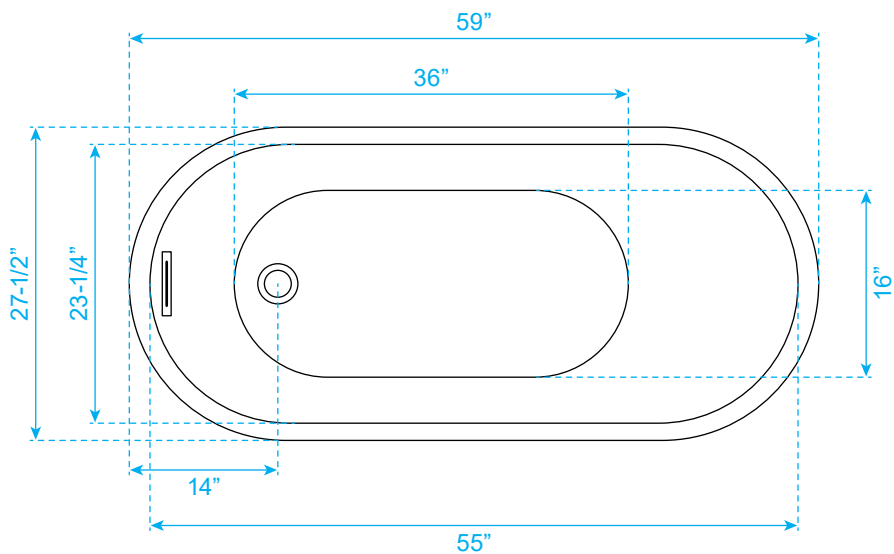

WYNDHAM COLLECTION

Exterior Size - 59"L x 27-1/2"W x 23"H
Interior Size - 55"L x 23-1/4"W x 18"H
Depth at Drain - 18"
Drain To Overflow - 15"
Maximum Fill - 55 Gallons
Backrest Slope Angle - 36 Degrees
Other Side Slope Angle - 23 Degrees
Note - All Measurements are $\pm 1/2$ "