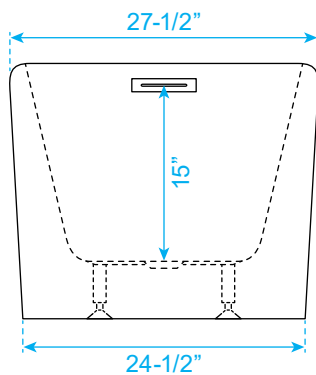

WYNDHAM COLLECTION

Exterior Size - 59"L x 27-1/2"W x 23"H
Interior Size - 55"L x 23-1/4"W x 18"H
Depth at Drain - 18"
Drain To Overflow - 15"
Maximum Fill - 55 Gallons
Backrest Slope Angle - 36 Degrees
Other Side Slope Angle - 23 Degrees
Note - All Measurements are $\pm 1/2$ "