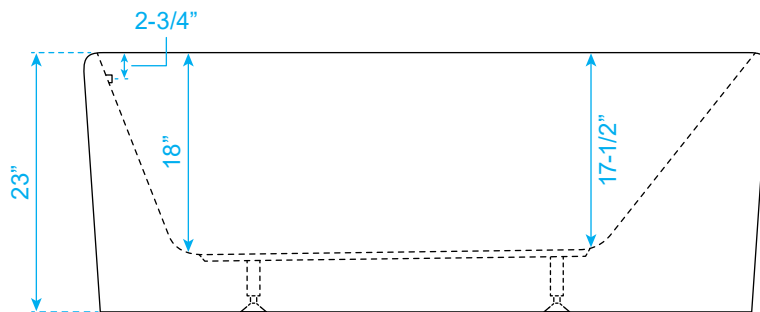

WYNDHAM COLLECTION

Exterior Size - 59"L x 27-1/2"W x 23"H
Interior Size - 55"L x 23-1/4"W x 18"H
Depth at Drain - 18"
Drain To Overflow - 15"
Maximum Fill - 55 Gallons
Backrest Slope Angle - 36 Degrees
Other Side Slope Angle - 23 Degrees
Note - All Measurements are $\pm 1/2$ "