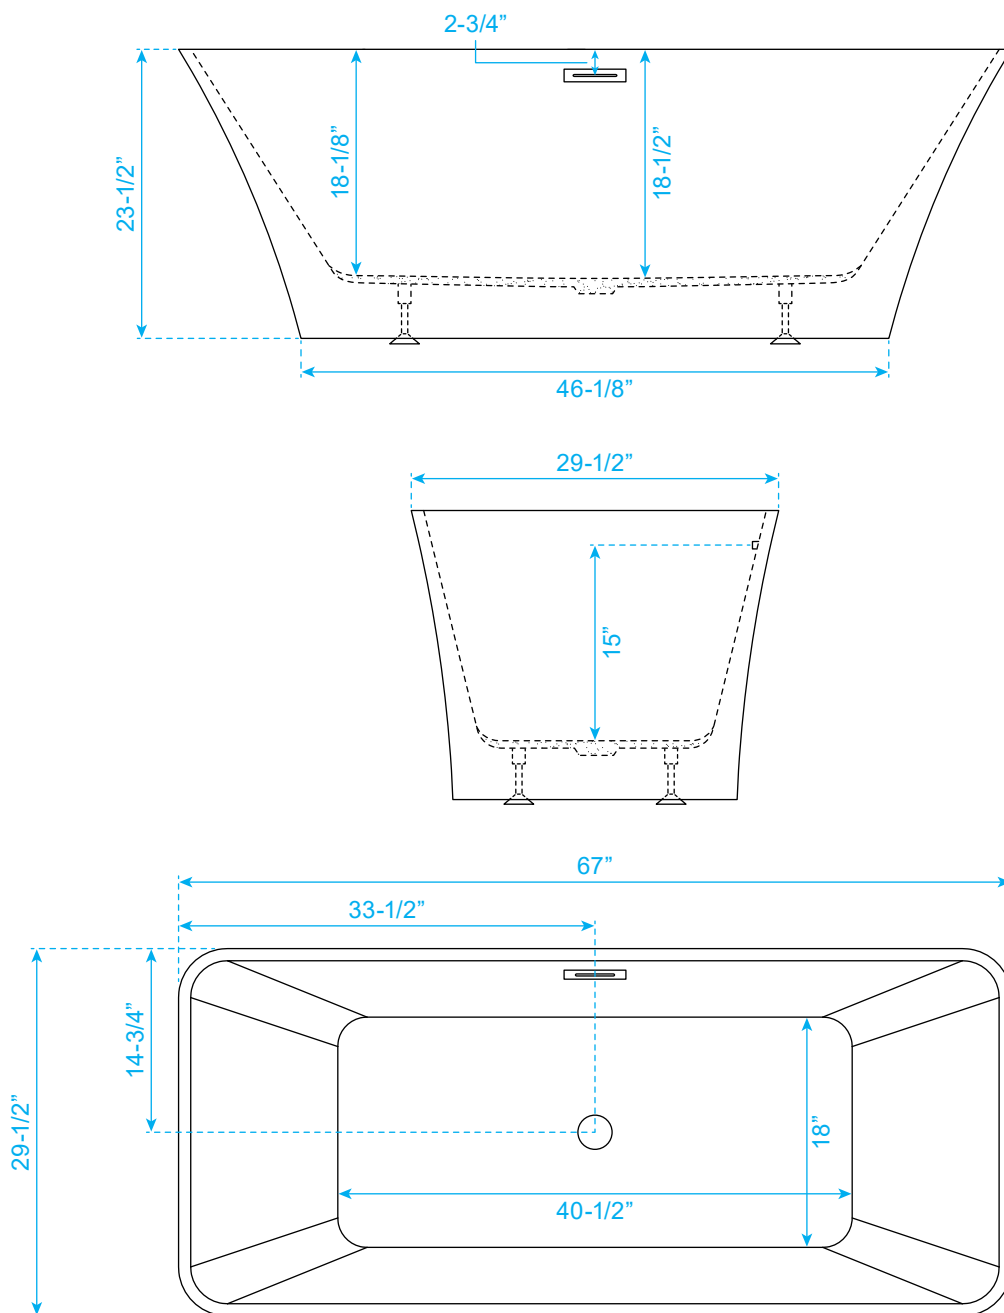

WYNDHAM COLLECTION

Exterior Size - 67"L x 29-1/2"W x 23-1/2"H
Interior Size - 64"L x 26"W x 18-1/8"H
Depth at Drain - 18-1/2"
Drain To Overflow - 15"
Maximum Fill - 83 Gallons
Backrest Slope Angle - 34 Degrees
Other Side Slope Angle - 34 Degrees
Note - All Measurements are $\pm 1/2$ "

WC-BTE1504-67