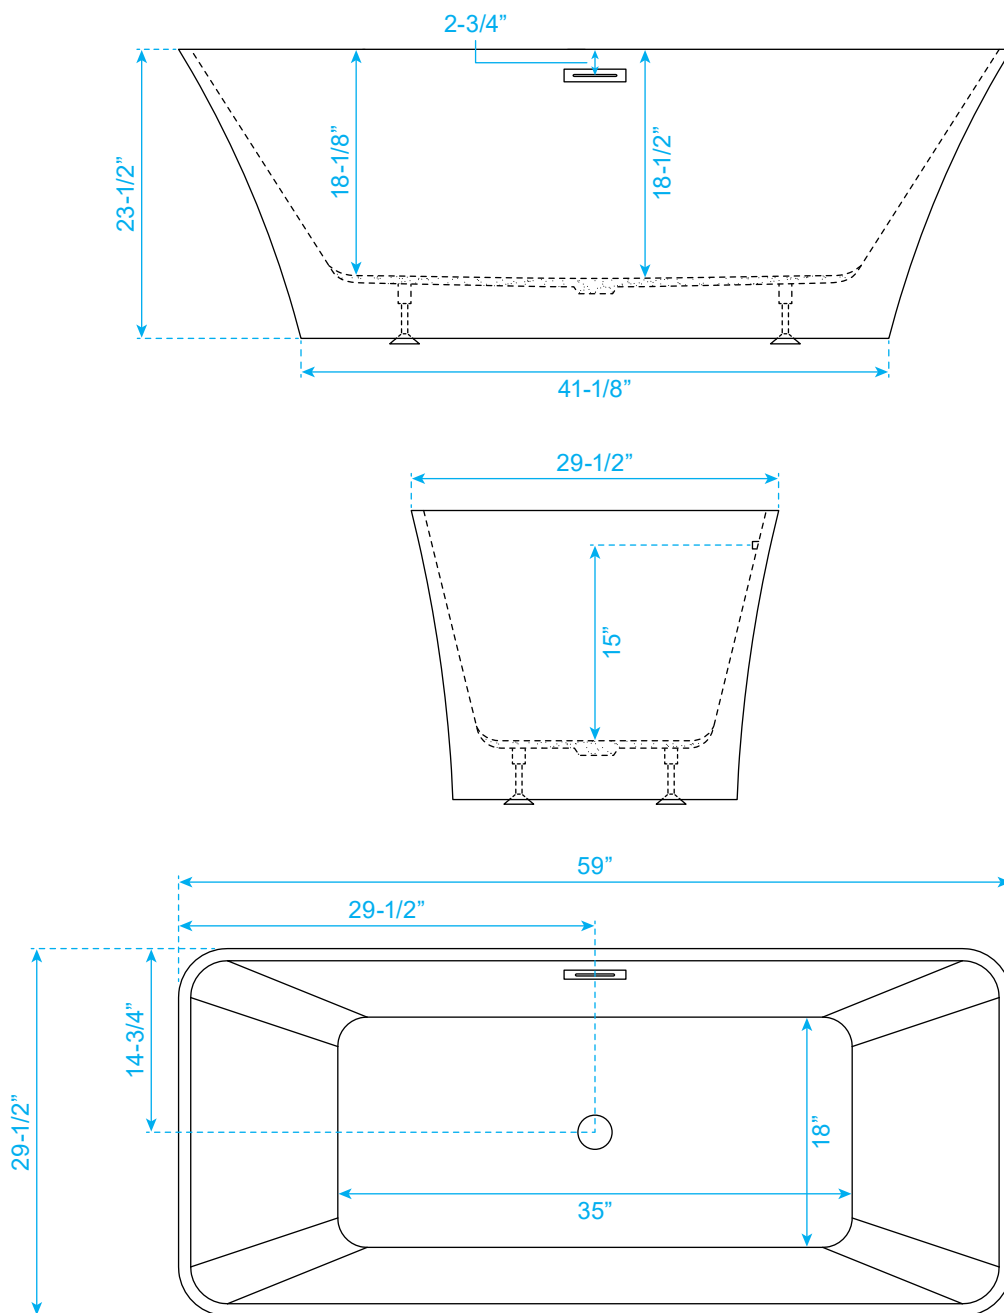

# WYNDHAM COLLECTION

Exterior Size - 59"L x 29-1/2"W x 23-1/2"H  
Interior Size - 56"L x 26-7/8"W x 18-1/8"H  
Depth at Drain - 18-1/2"  
Drain To Overflow - 15"  
Maximum Fill - 79 Gallons  
Backrest Slope Angle - 34 Degrees  
Other Side Slope Angle - 34 Degrees  
Note - All Measurements are  $\pm 1/2$ "

WC-BTE1504-59