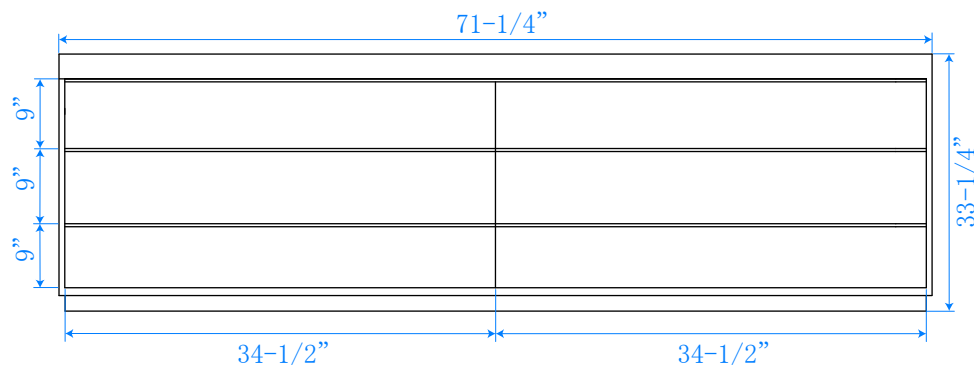

WYNDHAM COLLECTION

TOP VIEW OF VANITY CABINET

WC-1818-72-DBL