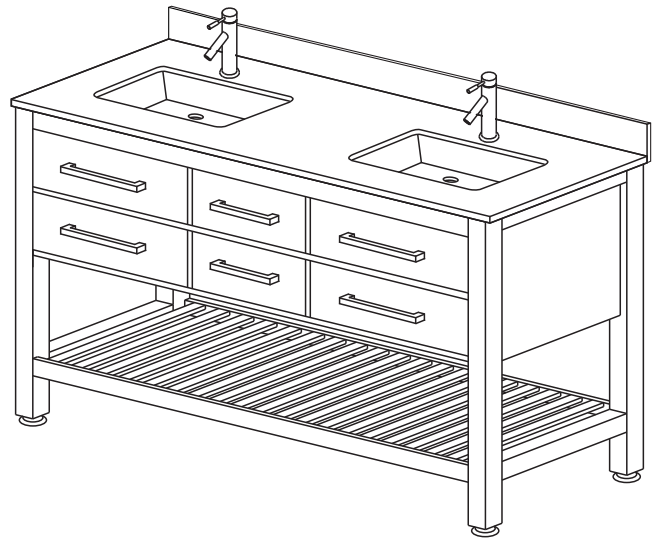

# WYNDHAM COLLECTION

TOP VIEW OF VANITY CABINET

\*Note: Due to high probability of breakage, the backsplash comes in two pieces, cut from same piece. All measurements are  $\pm 1/4"$ .

WC-2111-72