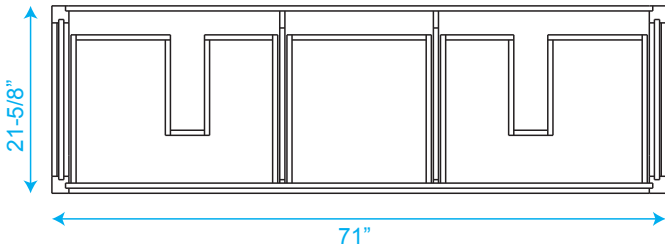

# WYNDHAM COLLECTION

TOP VIEW OF VANITY CABINET

\*Note: Due to high probability of breakage, the backsplash comes in two pieces, cut from same piece. All measurements are  $\pm 1/4"$ .

WC-2111-72