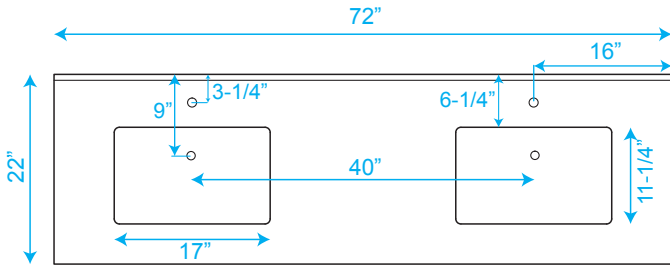

# WYNDHAM COLLECTION

TOP VIEW OF VANITY CABINET

\*Note: Due to high probability of breakage, the backsplash comes in two pieces, cut from same piece. All measurements are  $\pm 1/4"$ .

WC-2111-72