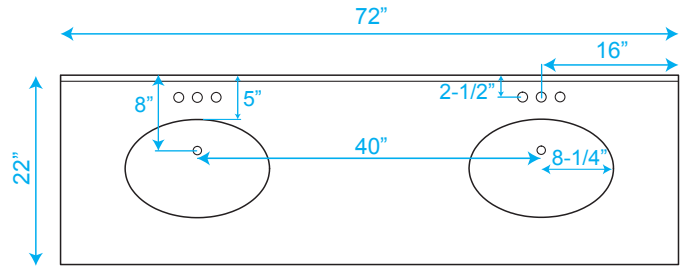

# WYNDHAM COLLECTION

TOP VIEW OF VANITY CABINET

\*Note: Due to high probability of breakage, the backsplash comes in two pieces, cut from same piece. All measurements are  $\pm 1/4"$ .

WC-2111-72