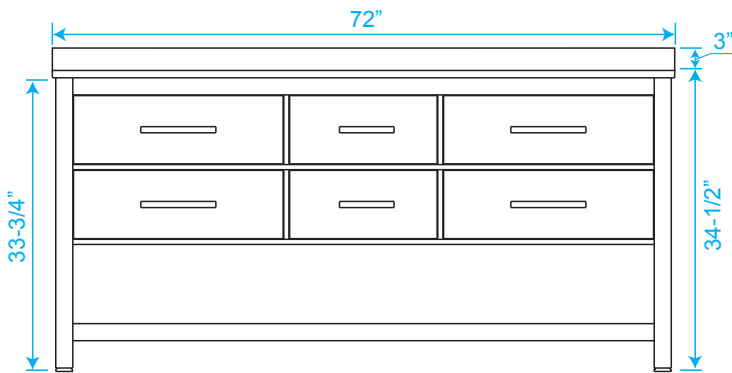

# WYNDHAM COLLECTION

TOP VIEW OF VANITY CABINET

\*Note: Due to high probability of breakage, the backsplash comes in two pieces, cut from same piece. All measurements are  $\pm 1/4"$ .

WC-2111-72