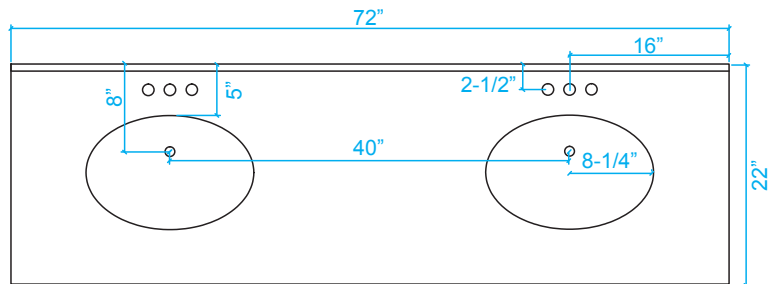

WYNDHAM COLLECTION

TOP VIEW OF VANITY CABINET

*Note: Due to high probability of breakage, the backsplash comes in two pieces, cut from same piece. All measurements are $\pm 1/4"$.

WC-1414-72
Double Vanity