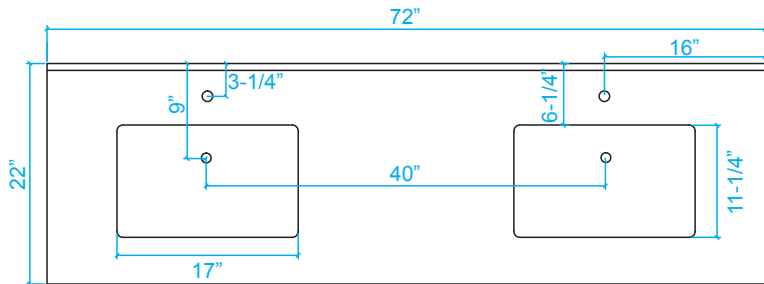

WYNDHAM COLLECTION

TOP VIEW OF VANITY CABINET

*Note: Due to high probability of breakage, the backsplash comes in two pieces, cut from same piece. All measurements are $\pm 1/4"$.

WC-1414-72
Double Vanity