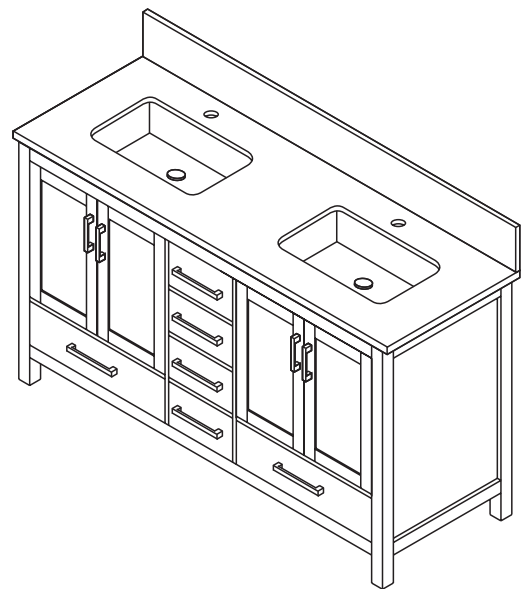

WYNDHAM COLLECTION

TOP VIEW OF VANITY CABINET

*Note: Due to high probability of breakage, the backsplash comes in two pieces, cut from same piece. All measurements are $\pm 1/4"$.

WC-1414-72
Double Vanity