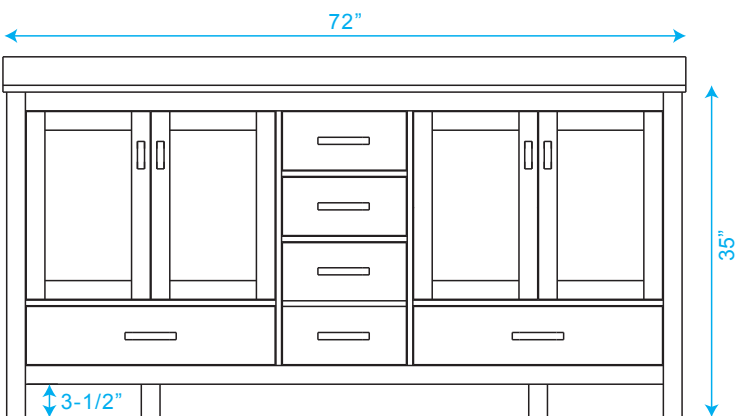

WYNDHAM COLLECTION

TOP VIEW OF VANITY CABINET

*Note: Due to high probability of breakage, the backsplash comes in two pieces, cut from same piece. All measurements are $\pm 1/4"$.

WC-1414-72
Double Vanity