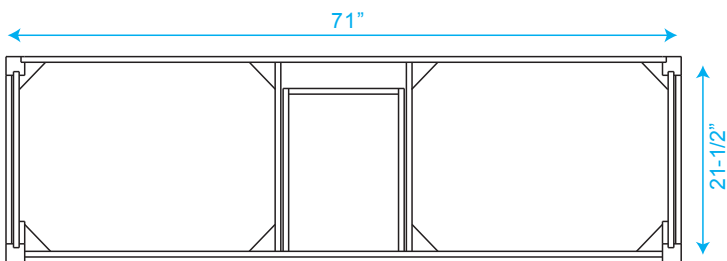

WYNDHAM COLLECTION

TOP VIEW OF VANITY CABINET

*Note: Due to high probability of breakage, the backsplash comes in two pieces, cut from same piece. All measurements are $\pm 1/4"$.

WC-1414-72
Double Vanity