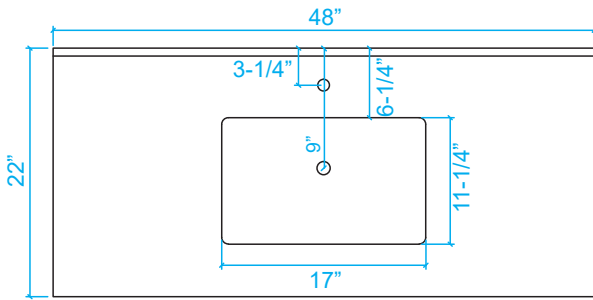

WYNDHAM COLLECTION

TOP VIEW OF VANITY CABINET

*Note: Due to high probability of breakage, the backsplash comes in two pieces, cut from the same piece. All measurements are $\pm 1/4"$.

WC-1414-48