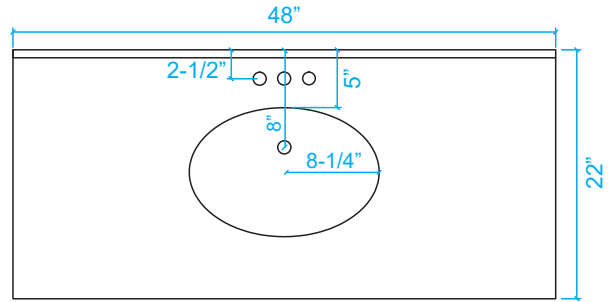

WYNDHAM COLLECTION

TOP VIEW OF VANITY CABINET

*Note: Due to high probability of breakage, the backsplash comes in two pieces, cut from the same piece. All measurements are $\pm 1/4"$.

WC-1414-48