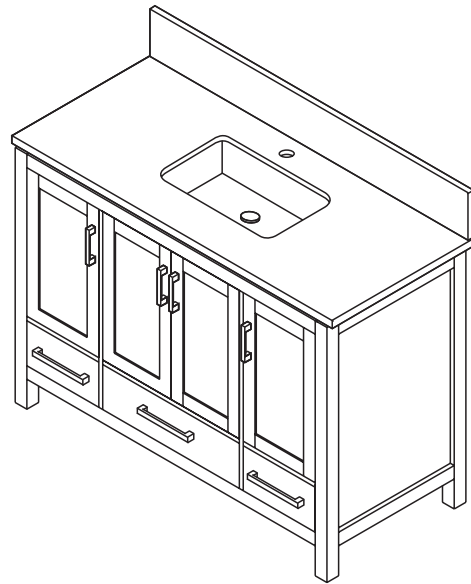

WYNDHAM COLLECTION

TOP VIEW OF VANITY CABINET

*Note: Due to high probability of breakage, the backsplash comes in two pieces, cut from the same piece. All measurements are $\pm 1/4"$.

WC-1414-48