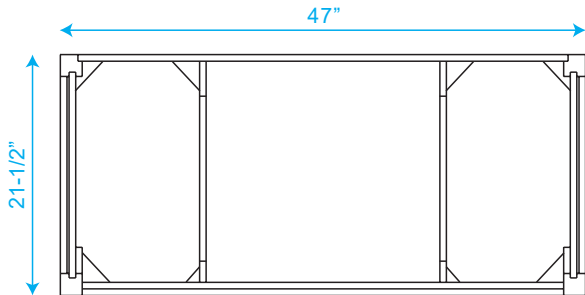

WYNDHAM COLLECTION

TOP VIEW OF VANITY CABINET

*Note: Due to high probability of breakage, the backsplash comes in two pieces, cut from the same piece. All measurements are $\pm 1/4"$.

WC-1414-48