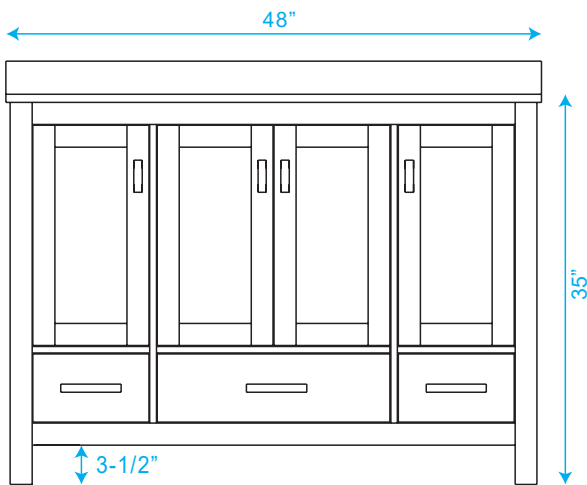

WYNDHAM COLLECTION

TOP VIEW OF VANITY CABINET

*Note: Due to high probability of breakage, the backsplash comes in two pieces, cut from the same piece. All measurements are $\pm 1/4"$.

WC-1414-48