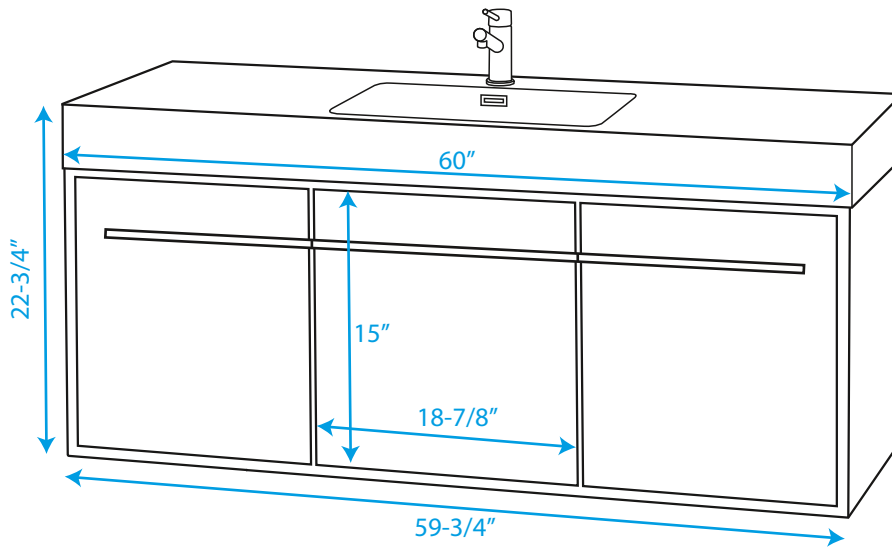

WYNDHAM COLLECTION

WC-R4300-60-SGL-RESIN