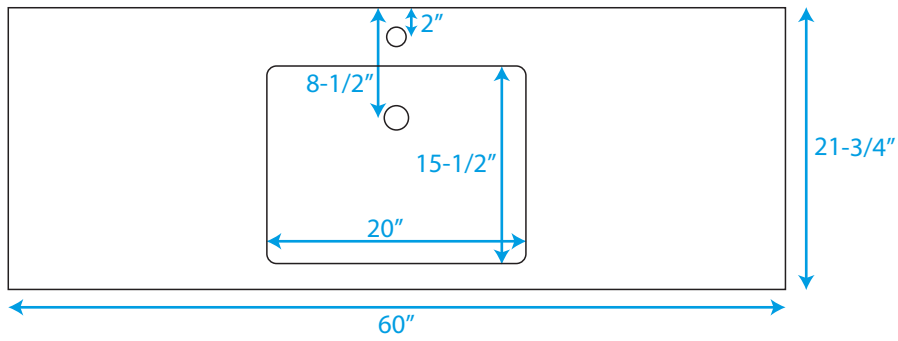

WYNDHAM COLLECTION

WC-R4300-60-SGL-RESIN