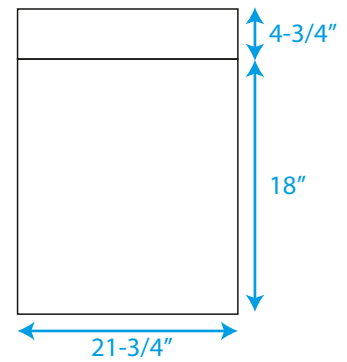

WYNDHAM COLLECTION

WC-R4300-60-SGL-RESIN