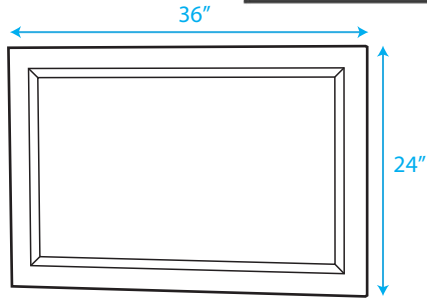

WYNDHAM COLLECTION

WC-CG8000-48