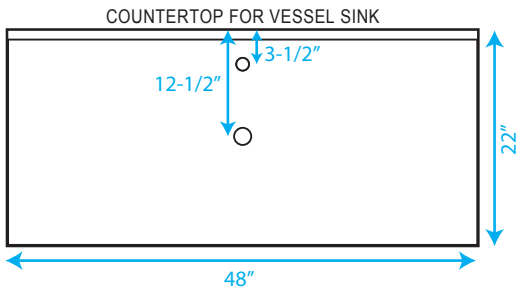

WYNDHAM COLLECTION

WC-CG8000-48