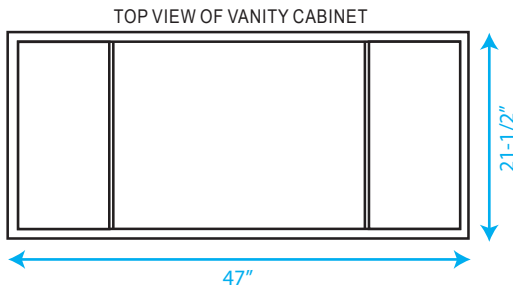

WYNDHAM COLLECTION

WC-CG8000-48