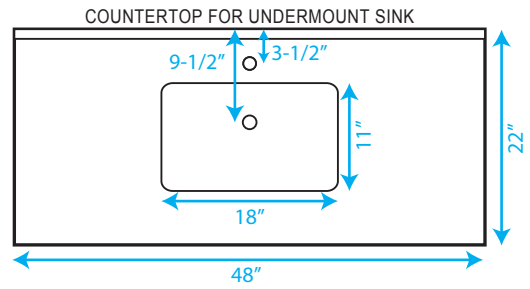

WYNDHAM COLLECTION

WC-CG8000-48