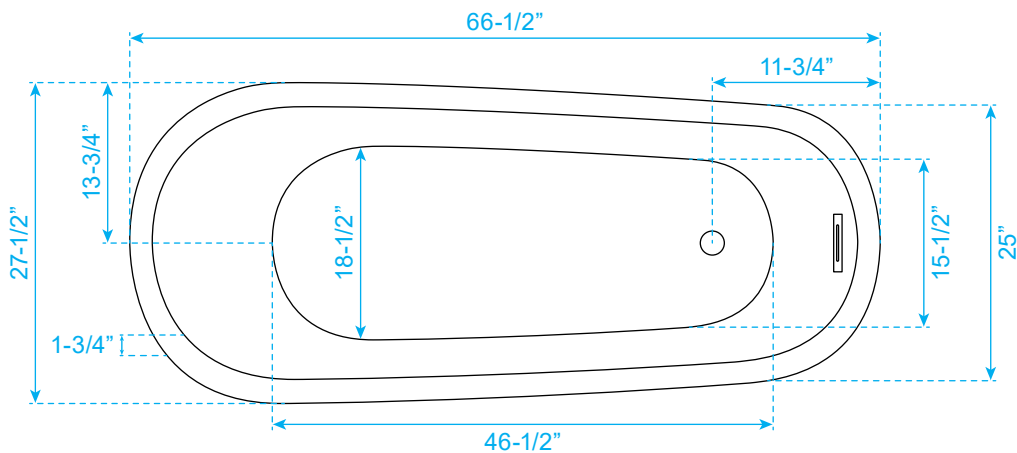

WYNDHAM COLLECTION

Exterior Size - 66-1/2"L x 27-1/2"W x 27-1/4"H
Interior Size - 46-1/2"L x 18-1/2"W x 18"H
Depth at Drain - 18-1/4"
Drain To Overflow - 14-1/4"
Maximum Fill - 78 Gallons
Backrest Slope Angle - 24 Degrees
Other Side Slope Angle - 20 Degrees
Note - All Measurements are $\pm 1/2$ "

WC-BTM856-66