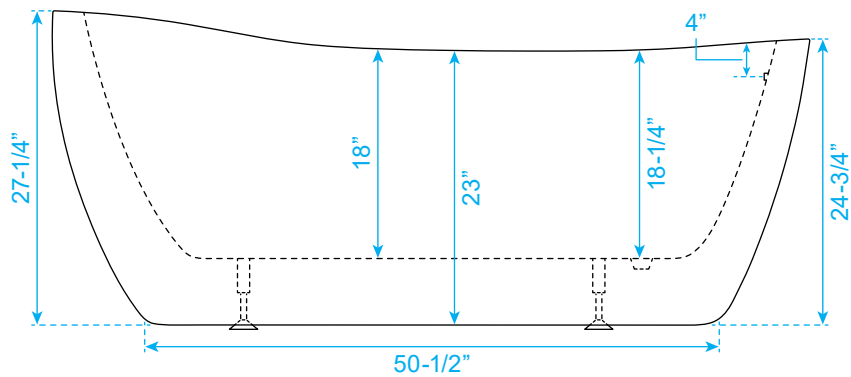

WYNDHAM COLLECTION

Exterior Size - 66-1/2"L x 27-1/2"W x 27-1/4"H
Interior Size - 46-1/2"L x 18-1/2"W x 18"H
Depth at Drain - 18-1/4"
Drain To Overflow - 14-1/4"
Maximum Fill - 78 Gallons
Backrest Slope Angle - 24 Degrees
Other Side Slope Angle - 20 Degrees
Note - All Measurements are $\pm 1/2$ "

WC-BTM856-66