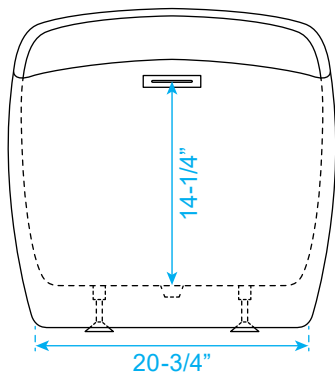

WYNDHAM COLLECTION

Exterior Size - 66-1/2"L x 27-1/2"W x 27-1/4"H
Interior Size - 46-1/2"L x 18-1/2"W x 18"H
Depth at Drain - 18-1/4"
Drain To Overflow - 14-1/4"
Maximum Fill - 78 Gallons
Backrest Slope Angle - 24 Degrees
Other Side Slope Angle - 20 Degrees
Note - All Measurements are $\pm 1/2$ "