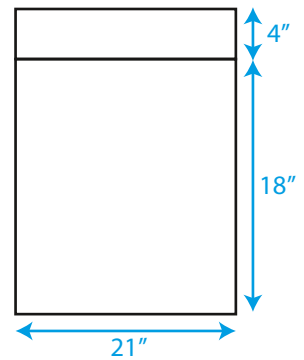

WYNDHAM COLLECTION

WC-R4300-36-SGL-RESIN