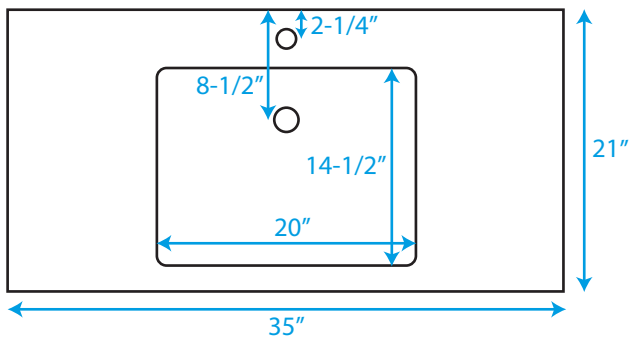

WYNDHAM COLLECTION

WC-R4300-36-SGL-RESIN