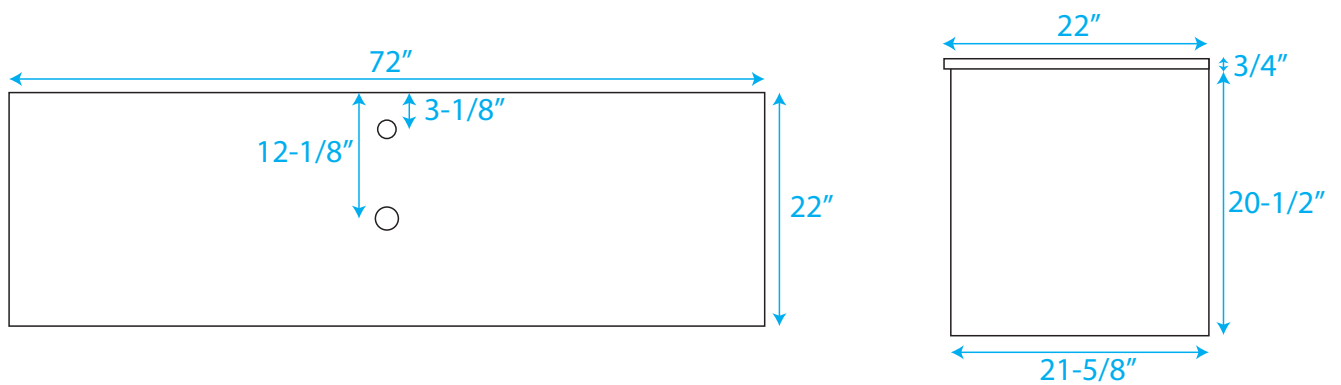

# WYNDHAM COLLECTION

WC-R4100-72-SGL-OVER