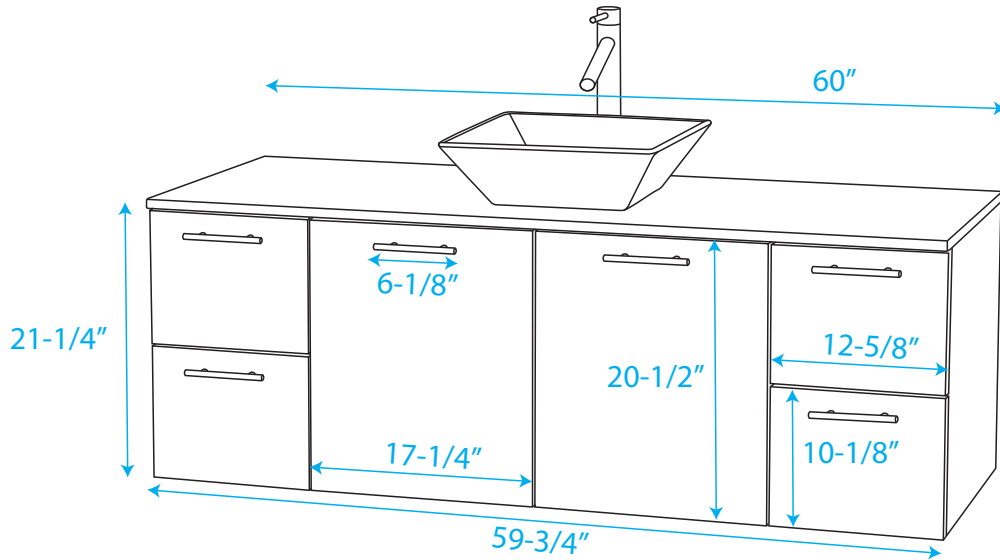

WYNDHAM COLLECTION

WC-R4100-60-SGL-OVER