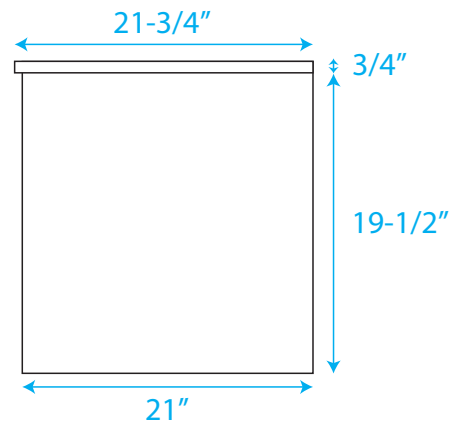

WYNDHAM COLLECTION

WC-R4100-48-OVER