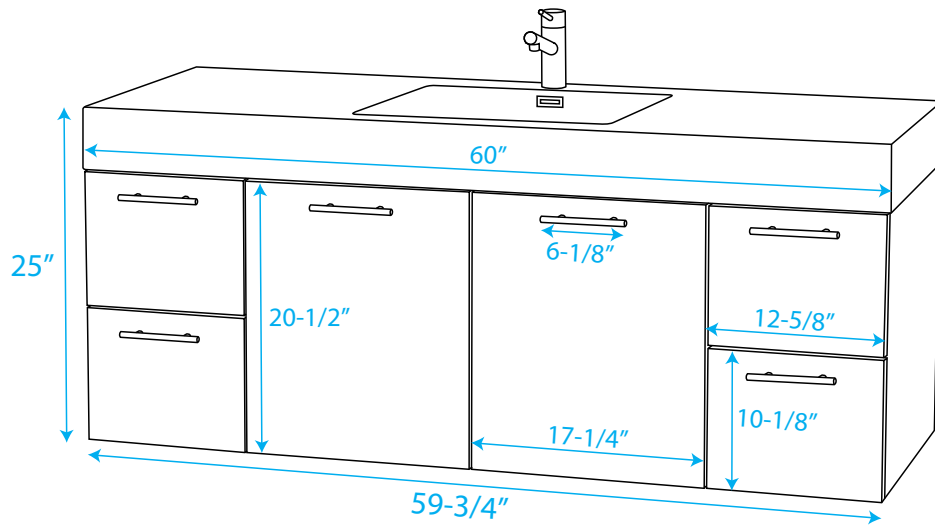

WYNDHAM COLLECTION

WC-R4100-60-SGL-RESIN