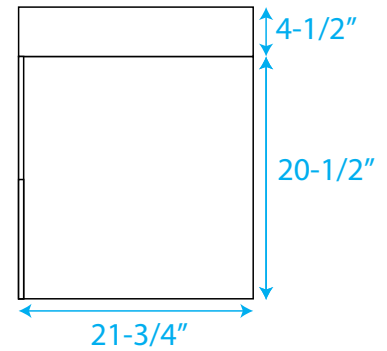

WYNDHAM COLLECTION

WC-R4100-60-SGL-RESIN