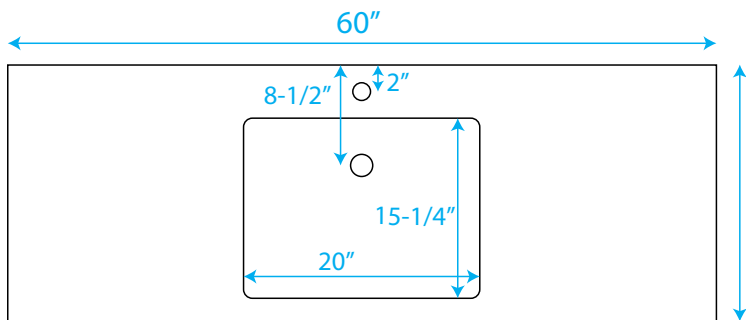

WYNDHAM COLLECTION

WC-R4100-60-SGL-RESIN