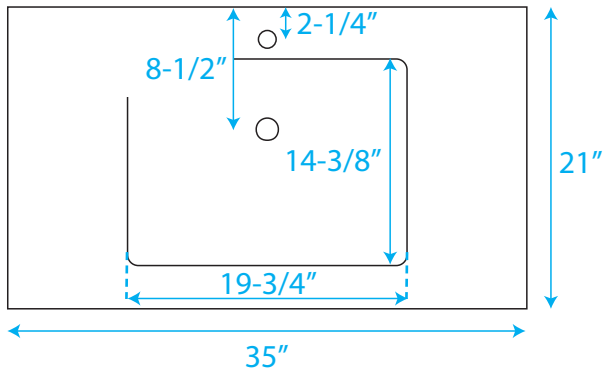

# WYNDHAM COLLECTION

WC-R4100-36-RESIN