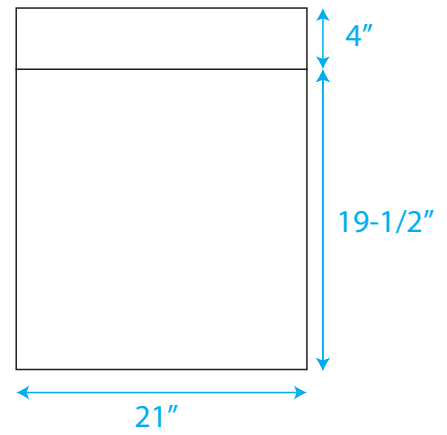

# WYNDHAM COLLECTION

WC-R4100-36-RESIN