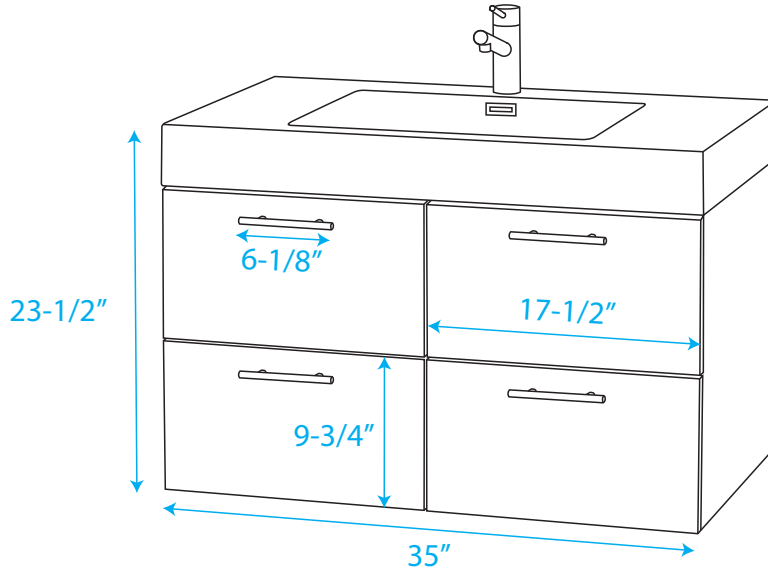

# WYNDHAM COLLECTION

WC-R4100-36-RESIN