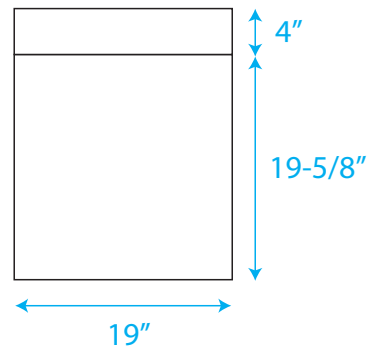

# WYNDHAM COLLECTION

WC-R4100-24-RESIN