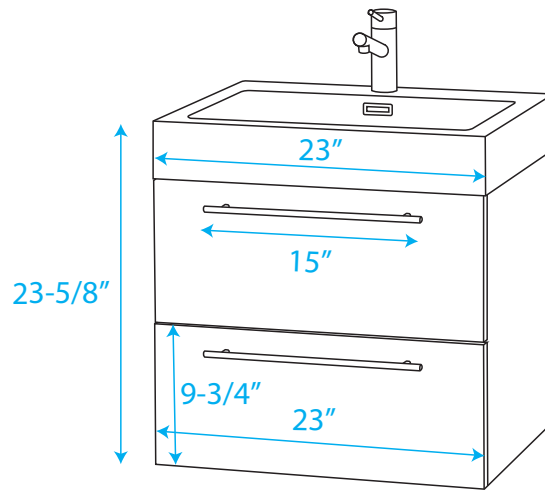

# WYNDHAM COLLECTION

WC-R4100-24-RESIN