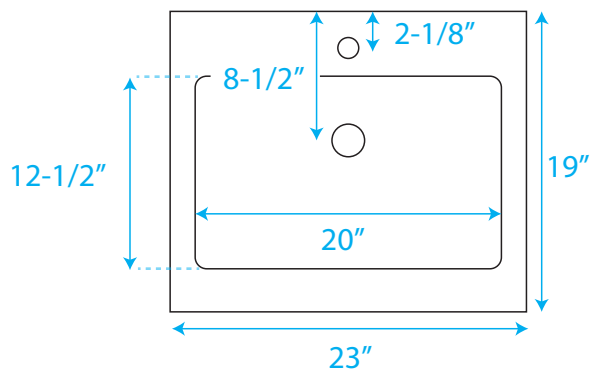

# WYNDHAM COLLECTION

WC-R4100-24-RESIN