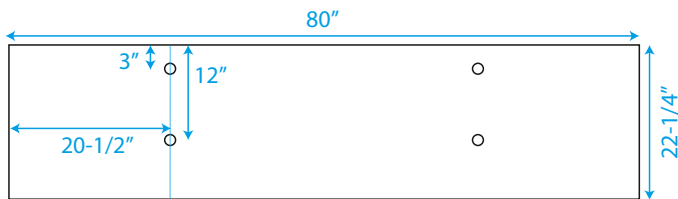

WYNDHAM COLLECTION

TOP VIEW OF VANITY CABINET

WC-WHE009-80-DBL