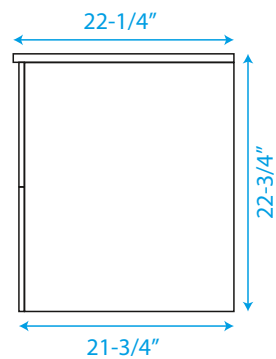

WYNDHAM COLLECTION

TOP VIEW OF VANITY CABINET

WC-WHE009-80-DBL