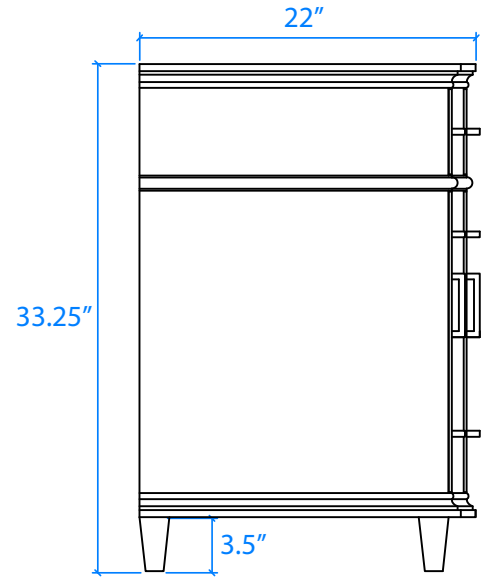

WYNDHAM COLLECTION

*Note: Due to high probability of breakage, the backsplash comes in two pieces, cut from the same piece. All measurements are $\pm 1/4"$.

WC-1717-48