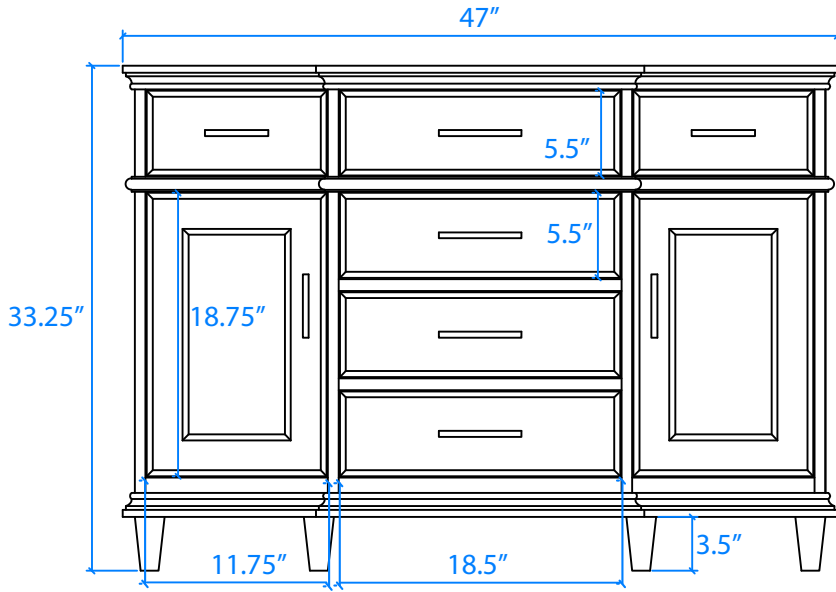

WYNDHAM COLLECTION

*Note: Due to high probability of breakage, the backsplash comes in two pieces, cut from the same piece. All measurements are $\pm 1/4"$.

WC-1717-48