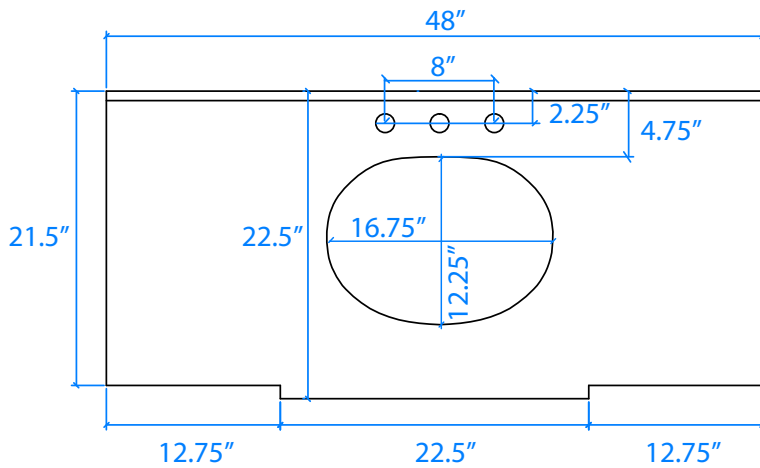

WYNDHAM COLLECTION

*Note: Due to high probability of breakage, the backsplash comes in two pieces, cut from the same piece. All measurements are $\pm 1/4"$.

WC-1717-48