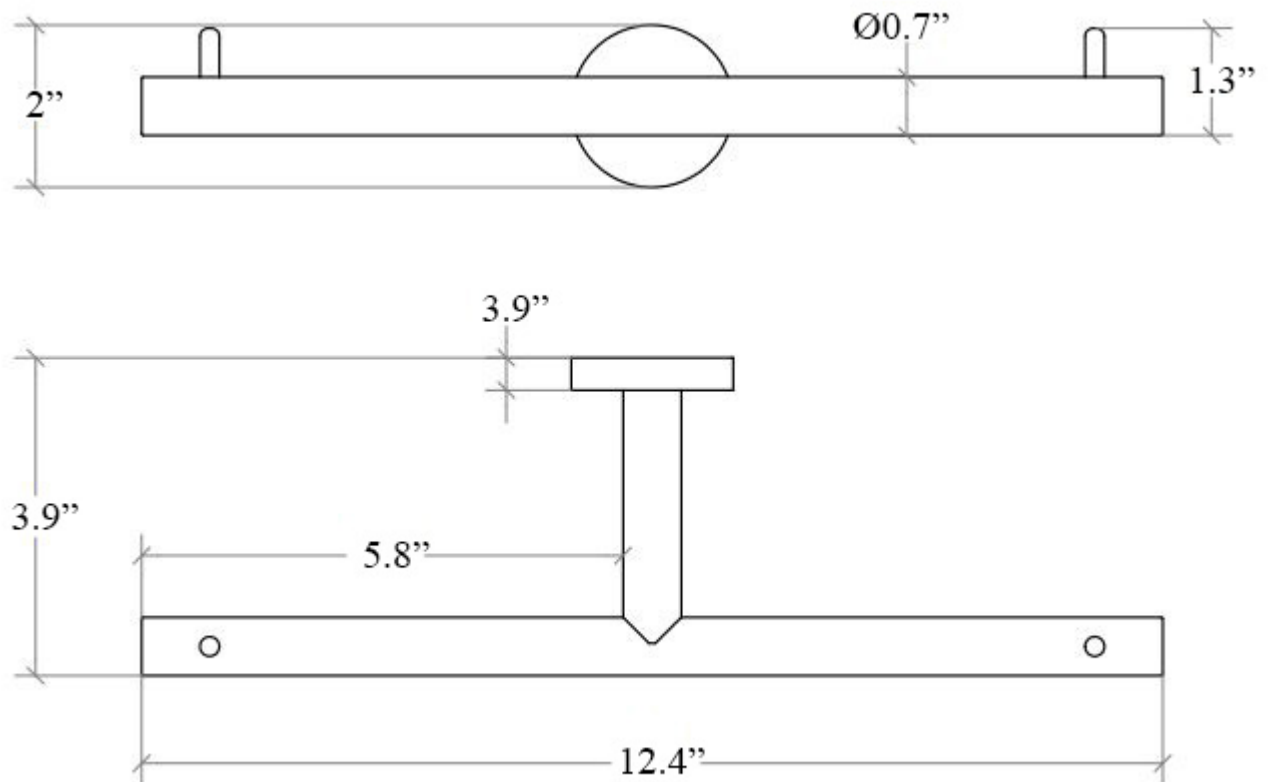

Product Specs Sheets

Collection
Spritz

Model |
Spritz 52409

Dimensions Metric

1 inch = 2.54 cm
1 inch = 25.4 mm

WS[®]
BATH
COLLECTIONS

1051 Lea Drive - Collegeville, PA 19426
Tel. 215 513 9400 - Fax 610 831 0215
www.ws bathcollections.com - info@ws bathcollections.com