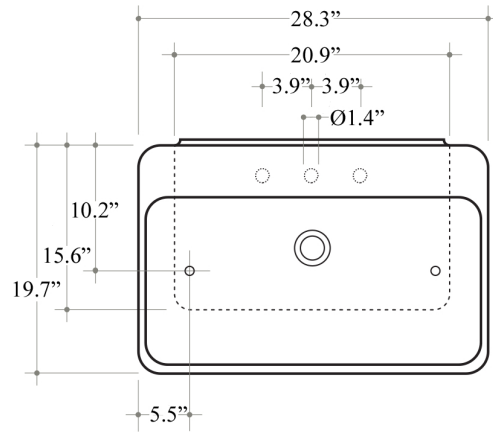

Features

- Ceramic
- With overflow
- Countertop or wall-mount installation
- Available with or without faucet hole
- ADA Compliant

Start 72W

SKU# | Option:

- Start 72W.00 | No faucet hole
- Start 72W.01 | One faucet hole

<p>Collection Start</p>	<p>Model Start 72W</p>	<p>Dimensions Metric <i>1 inch = 2.54 cm</i> <i>1 inch = 25.4 mm</i></p>	 <p>1051 Lea Drive - Collegeville, PA 19426 Tel. 215 513 9400 - Fax 610 831 0215 www.ws bathcollections.com - info@ws bathcollectins.com</p>
------------------------------------	-------------------------------------	--	---

Bathroom Sink
 28.3" L x 19.7" W x 4.7" H
 With Overflow
 40 LBS
 Capacity Tank: 8 Lt.
 Vessel / Wall Mount Installation

Vessel

Wall Mount

Collection
 Ceramica
 Start

Model |
 Start 72W

Dimensions Metric
 1 inch = 2.54 cm
 1 inch = 25.4 mm

Wall-mount installation

Vessel/ countertop installation

Bolts

Silicone (*optional*)

Collection
Ceramica
Start

Model |
Start 72W

Dimensions Metric
1 inch = 2.54 cm
1 inch = 25.4 mm

WS[®]