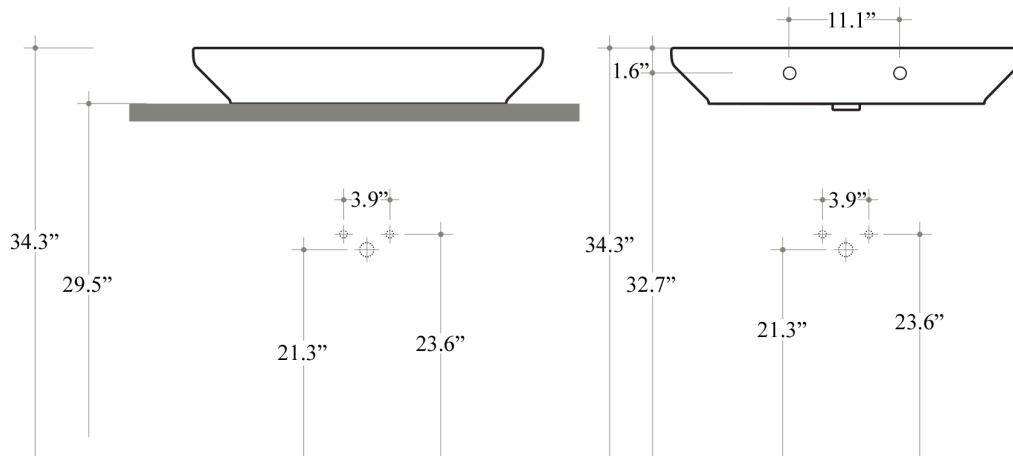

Features

- Ceramic
- With overflow
- Countertop or wall-mount installation
- Available with or without faucet hole
- ADA Compliant

Start 72W

SKU# | Option:

- Start 72W.00 | No faucet hole
- Start 72W.01 | One faucet hole

<p>Collection Start</p>	<p>Model Start 72W</p>	<p>Dimensions Metric <i>1 inch = 2.54 cm</i> <i>1 inch = 25.4 mm</i></p>	 <p>1051 Lea Drive - Collegeville, PA 19426 Tel. 215 513 9400 - Fax 610 831 0215 www.ws bathcollections.com - info@ws bathcollectins.com</p>
------------------------------------	-------------------------------------	--	---

Bathroom Sink
 28.3" L x 19.7" W x 4.7" H
 With Overflow
 40 LBS
 Capacity Tank: 8 Lt.
 Vessel / Wall Mount Installation

Vessel

Wall Mount

Collection
 Ceramica
 Start

Model |
 Start 72W

Dimensions Metric
 1 inch = 2.54 cm
 1 inch = 25.4 mm

Wall-mount installation

Vessel/ countertop installation

Bolts

Silicone (*optional*)

Collection
Ceramica
Start

Model |
Start 72W

Dimensions Metric
1 inch = 2.54 cm
1 inch = 25.4 mm

WS[®]