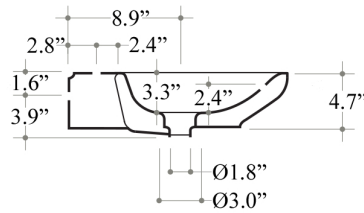

<p>Collection Start</p>	<p>Model Start 72W</p>	<p>Dimensions Metric <i>1 inch = 2.54 cm</i> <i>1 inch = 25.4 mm</i></p>	 <p>1051 Lea Drive - Collegeville, PA 19426 Tel. 215 513 9400 - Fax 610 831 0215 www.ws bathcollections.com - info@ws bathcollectins.com</p>
------------------------------------	-------------------------------------	--	---

Bathroom Sink
 28.3" L x 19.7" W x 4.7" H
 With Overflow
 40 LBS
 Capacity Tank: 8 Lt.
 Vessel / Wall Mount Installation

Vessel

Wall Mount

Collection
 Ceramica
 Start

Model |
 Start 72W

Dimensions Metric
 1 inch = 2.54 cm
 1 inch = 25.4 mm

Wall-mount installation

Vessel/ countertop installation

Bolts

Silicone (*optional*)

Collection
Ceramica
Start

Model |
Start 72W

Dimensions Metric
1 inch = 2.54 cm
1 inch = 25.4 mm

WS[®]