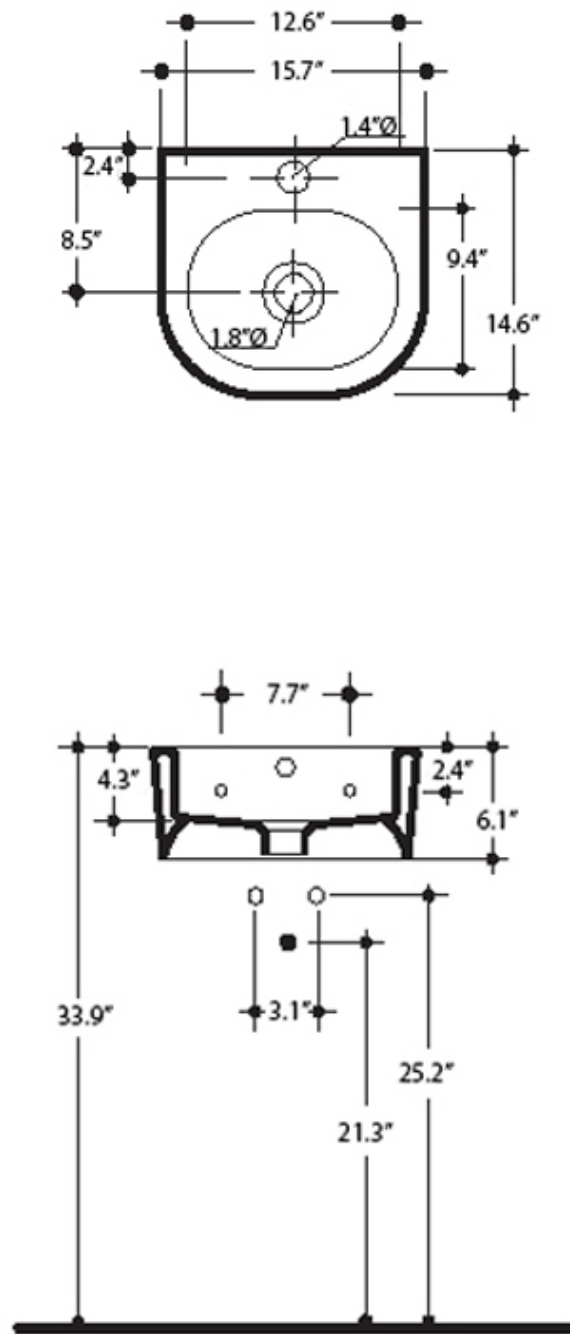

Related Items:

- WSBC 53991 | Push Waste Drain
- WSBC 53922 | Decorative Trap

Finishes:

 Ceramic White

SKU# | Options:

- Flo 3149 | Ceramic White

* WS Bath Collections reserves the right to revise dimensions or information on this sheet without notice

Collection Flo	Model Flo 3149	Dimensions Metric <i>1 inch = 2.54 cm</i> <i>1 inch = 25.4 mm</i>	 1051 Lea Drive - Collegeville, PA 19426 Tel. 215 513 9400 - Fax 610 831 0215 www.ws bathcollections.com - info@ws bathcollectins.com
----------------------------	----------------------------	---	---

Collection
Hq

Model |
Hq'536;

Dimensions Metric
1 inch = 2.54 cm
1 inch = 25.4 mm

WS[®]
BATH
COLLECTIONS

1051 Lea Drive - Collegeville, PA 19426
Tel. 215 513 9400 - Fax 610 831 0215
www.ws bathcollections.com - info@ws bathcollections.com

Dimensions Metric
1 inch = 2.54 cm
1 inch = 25.4 mm

WS[®]
BATH
COLLECTIONS

1051 Lea Drive - Collegeville, PA 19426
Tel. 215 513 9400 - Fax 610 831 0215
www.ws bathcollections.com - info@ws bathcollections.com