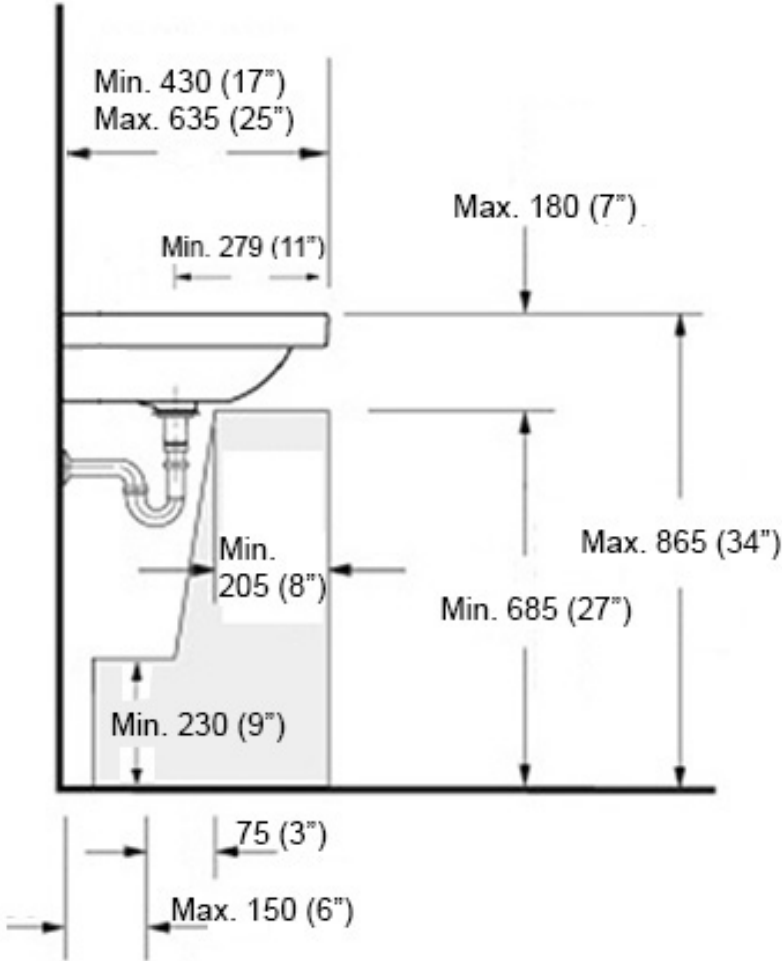

* WS Bath Collections reserves the right to revise dimensions or information on this sheet without notice

Collection
Cento

Model |
Cento 3530

Dimensions Metric
1 inch = 2.54 cm
1 inch = 25.4 mm

WS[®]
BATH
COLLECTIONS

Matte White
WSBC 53991.26

Matte Black
WSBC 53991.22

MOUNTING HARDWARE

Wall-mount installation

Vessel/ countertop installation

Bolts

Silicone (optional)

Collection
Cento

Model |
Cento 3530

Dimensions Metric
1 inch = 2.54 cm
1 inch = 25.4 mm

WS®
BATH
COLLECTIONS

1051 Lea Drive - Collegeville, PA 19426
Tel. 215 513 9400 - Fax 610 831 0215
www.ws bathcollections.com - info@ws bathcollections.com

Recommended ADA Installation

Note: ADA Compliant when installed in accordance with ADA guidelines

<p>Collection Cento</p>	<p>Model Cento 3530</p>	<p>Dimensions Metric 1 inch = 2.54 cm 1 inch = 25.4 mm</p>	<p>WS[®] BATH COLLECTIONS 1051 Lea Drive - Collegeville, PA 19426 Tel. 215 513 9400 - Fax 610 831 0215 www.ws bathcollections.com - info@ws bathcollections.com</p>
------------------------------------	--------------------------------------	--	--