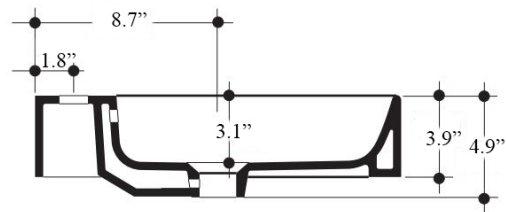

SKU# | Options:

- Cento 3530.01 WG | Glossy White, One Faucet Hole
- Cento 3530.03-4 WG | Glossy White, Three Faucet Holes 4" Spread
- Cento 3530.03-8 WG | Glossy White, Three Faucet Holes 8" Spread
- Cento 3530.01 BM | Matte Black, One Faucet Hole
- Cento 3530.03-4 BM | Matte Black, Three Faucet Holes 4" Spread
- Cento 3530.03-8 BM | Matte Black, Three Faucet Holes 8" Spread
- Cento 3530.01 WM | Matte White, One Faucet Hole
- Cento 3530.03-4 WM | Matte White, Three Faucet Holes 4" Spread
- Cento 3530.03-8 WM | Matte White, Three Faucet Holes 8" Spread
- Cento 3530.01 GM | Matte Grey, One Faucet Hole
- Cento 3530.03-4 GM | Matte Grey, Three Faucet Holes 4" Spread
- Cento 3530.03-8 GM | Matte Grey, Three Faucet Holes 8" Spread

Codes & Standards:

- ADA Compliant

* WS Bath Collections reserves the right to revise dimensions or information on this sheet without notice

Collection Cento	Model Cento 3530	Dimensions Metric <i>1 inch = 2.54 cm</i> <i>1 inch = 25.4 mm</i>	 1051 Lea Drive - Collegeville, PA 19426 Tel. 215 513 9400 - Fax 610 831 0215 www.ws bathcollections.com - info@ws bathcollections.com
------------------------------	------------------------------	---	---

* WS Bath Collections reserves the right to revise dimensions or information on this sheet without notice

Collection
Cento

Model |
Cento 3530

Dimensions Metric
1 inch = 2.54 cm
1 inch = 25.4 mm

WS[®]
BATH
COLLECTIONS

Model |
Cento 3530

Dimensions Metric
1 inch = 2.54 cm
1 inch = 25.4 mm

WS®
BATH
COLLECTIONS

1051 Lea Drive - Collegeville, PA 19426
Tel. 215 513 9400 - Fax 610 831 0215
www.ws bathcollections.com - info@ws bathcollections.com