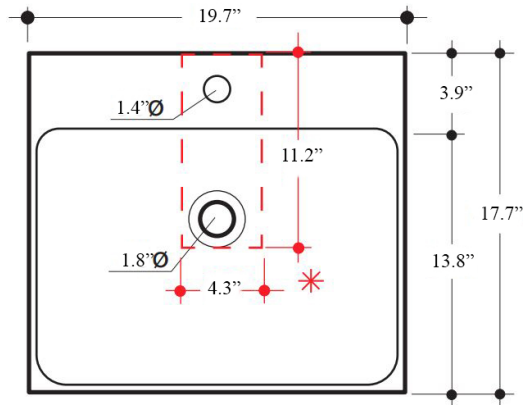

SKU# | Options:

- Cento 3530.01 WG | Glossy White, One Faucet Hole
- Cento 3530.03-4 WG | Glossy White, Three Faucet Holes 4" Spread
- Cento 3530.03-8 WG | Glossy White, Three Faucet Holes 8" Spread
- Cento 3530.01 BM | Matte Black, One Faucet Hole
- Cento 3530.03-4 BM | Matte Black, Three Faucet Holes 4" Spread
- Cento 3530.03-8 BM | Matte Black, Three Faucet Holes 8" Spread
- Cento 3530.01 WM | Matte White, One Faucet Hole
- Cento 3530.03-4 WM | Matte White, Three Faucet Holes 4" Spread
- Cento 3530.03-8 WM | Matte White, Three Faucet Holes 8" Spread
- Cento 3530.01 GM | Matte Grey, One Faucet Hole
- Cento 3530.03-4 GM | Matte Grey, Three Faucet Holes 4" Spread
- Cento 3530.03-8 GM | Matte Grey, Three Faucet Holes 8" Spread

Codes & Standards:

- ADA Compliant

* WS Bath Collections reserves the right to revise dimensions or information on this sheet without notice

Collection Cento	Model Cento 3530	Dimensions Metric <i>1 inch = 2.54 cm</i> <i>1 inch = 25.4 mm</i>	 1051 Lea Drive - Collegeville, PA 19426 Tel. 215 513 9400 - Fax 610 831 0215 www.ws bathcollections.com - info@ws bathcollections.com
------------------------------	------------------------------	---	---

* WS Bath Collections reserves the right to revise dimensions or information on this sheet without notice

Collection
Cento

Model |
Cento 3530

Dimensions Metric
1 inch = 2.54 cm
1 inch = 25.4 mm

WS[®]
BATH
COLLECTIONS

Model |
Cento 3530

Dimensions Metric
1 inch = 2.54 cm
1 inch = 25.4 mm

WS®
BATH
COLLECTIONS

1051 Lea Drive - Collegeville, PA 19426
Tel. 215 513 9400 - Fax 610 831 0215
www.ws bathcollections.com - info@ws bathcollections.com