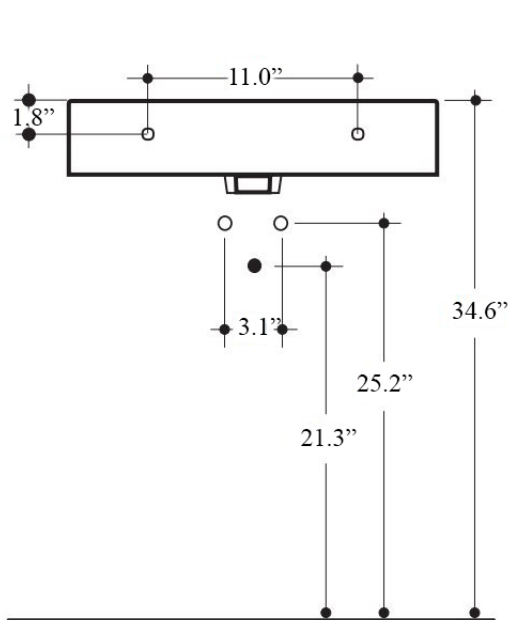

Related Items:

- WSBC 53991 | Push Waste Drain
- WSBC 53922 | Decorative Trap
- Cento 911601 | 16.1" Front or Side Towel Bar in Polished Chrome

Finishes:

-  Glossy White
-  Matte Black
-  Matte White (Special Order)
-  Matte Grey (Special Order)

Codes & Standards:

- ADA Compliant

* WS Bath Collections reserves the right to revise dimensions or information on this sheet without notice

Collection Cento	Model Cento 3530	Dimensions Metric <i>1 inch = 2.54 cm</i> <i>1 inch = 25.4 mm</i>	 1051 Lea Drive - Collegeville, PA 19426 Tel. 215 513 9400 - Fax 610 831 0215 www.ws bathcollections.com - info@ws bathcollections.com
------------------------------	------------------------------	---	---

* WS Bath Collections reserves the right to revise dimensions or information on this sheet without notice

Collection
Cento

Model |
Cento 3530

Dimensions Metric
1 inch = 2.54 cm
1 inch = 25.4 mm

WS[®]
BATH
COLLECTIONS

Model |
Cento 3530

Dimensions Metric
1 inch = 2.54 cm
1 inch = 25.4 mm

WS®
BATH
COLLECTIONS

1051 Lea Drive - Collegeville, PA 19426
Tel. 215 513 9400 - Fax 610 831 0215
www.ws bathcollections.com - info@ws bathcollections.com