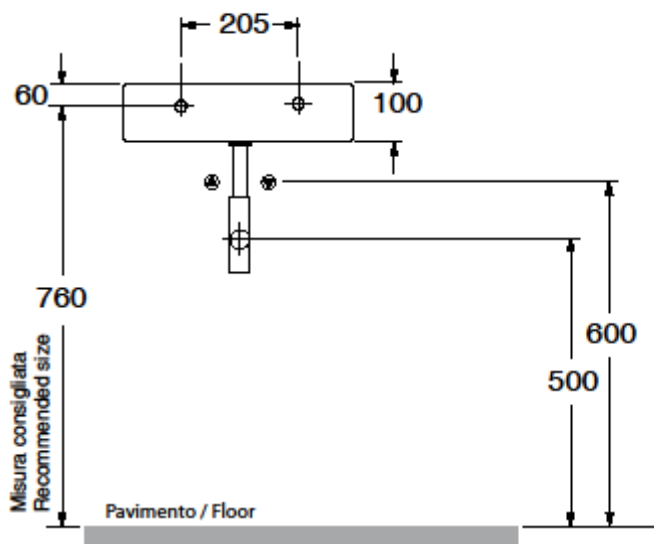

QUADRO

Cod.3408

QUADRO Lavabo 40x30 sospeso monoforo

QUADRO One hole wall hung washbasin 40x30

Collection
Kerasan

Model |
Quadro 3408

Dimensions Metric

1 inch = 2.54 cm
1 inch = 25.4 mm

TRAPS

Linea 53922
Our best seller

Linea 5392

Linea 53925

Linea 53921
Space saving

DRAINS

Linea 53991
Push waste drain (click clack)
with overflow

MOUNTING HARDWARE

Wall-mount installation

Bolts

Vessel/ countertop installation

Silicone (*optional*)

Collection
Kerasan

Model |
Quadro 3408

Dimensions Metric
1 inch = 2.54 cm
1 inch = 25.4 mm

WS[®]