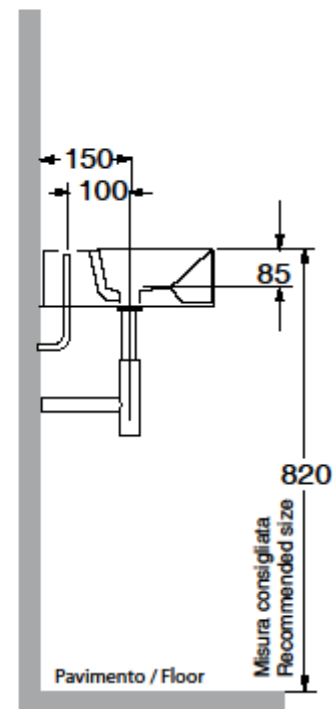

QUADRO

Cod.3408

QUADRO Lavabo 40x30 sospeso monoforo

QUADRO One hole wall hung washbasin 40x30

Collection
Kerasan

Model |
Quadro 3408

Dimensions Metric

1 inch = 2.54 cm
1 inch = 25.4 mm

TRAPS

Linea 53922
Our best seller

Linea 5392

Linea 53925

Linea 53921
Space saving

DRAINS

Linea 53991
Push waste drain (click clack)
with overflow

MOUNTING HARDWARE

Wall-mount installation

Bolts

Vessel/ countertop installation

Silicone (*optional*)

Collection
Kerasan

Model |
Quadro 3408

Dimensions Metric
1 inch = 2.54 cm
1 inch = 25.4 mm

WS[®]