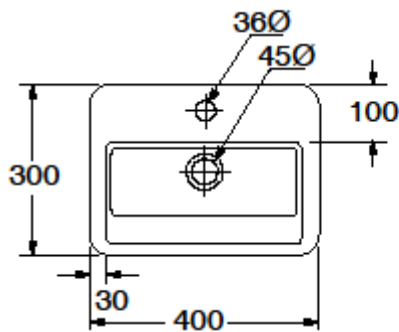

QUADRO

Cod.3408

QUADRO Lavabo 40x30 sospeso monoforo

QUADRO One hole wall hung washbasin 40x30

Collection
Kerasan

Model |
Quadro 3408

Dimensions Metric

1 inch = 2.54 cm
1 inch = 25.4 mm

Wall-mount installation

Bolts

Vessel/ countertop installation

Silicone (*optional*)

Collection
Kerasan

Model |
Quadro 3408

Dimensions Metric
1 inch = 2.54 cm
1 inch = 25.4 mm

WS[®]