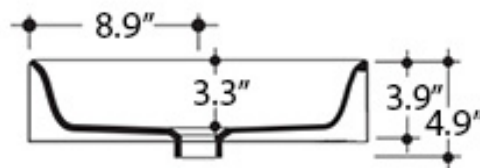

Collection Cento	Model Cento 3544	Dimensions Metric <i>1 inch = 2.54 cm</i> <i>1 inch = 25.4 mm</i>	 1051 Lea Drive - Collegeville, PA 19426 Tel. 215 513 9400 - Fax 610 831 0215 www.ws bathcollections.com - info@ws bathcollectins.com
------------------------------	------------------------------	---	---

Collection
Cento

Model |
Cento 3544

Dimensions Metric
1 inch = 2.54 cm
1 inch = 25.4 mm

WS[®]
BATH
COLLECTIONS

1051 Lea Drive - Collegeville, PA 19426
Tel. 215 513 9400 - Fax 610 831 0215
www.ws bathcollections.com - info@ws bathcollections.com