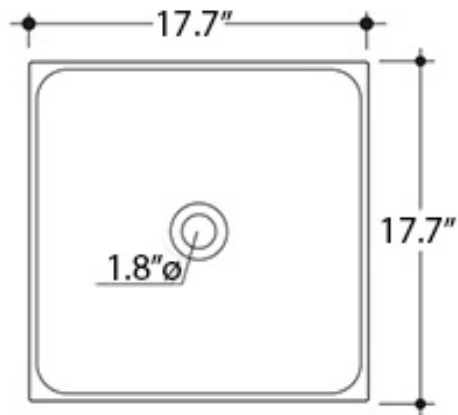

Cento 3544

Features

- Bathroom Sink
- Ceramic White
- Wall Mount or Countertop (Vessel) Installation
- With Faucet Hole
- With Overflow
- Made in Italy

Related Items:

- WSBC 53991 | Push Waste Drain
- WSBC 53922 | Decorative Trap

Collection Cento	Model Cento 3544	Dimensions Metric <i>1 inch = 2.54 cm</i> <i>1 inch = 25.4 mm</i>	 1051 Lea Drive - Collegeville, PA 19426 Tel. 215 513 9400 - Fax 610 831 0215 www.ws bathcollections.com - info@ws bathcollectins.com
------------------------------	------------------------------	---	---

Collection
Cento

Model |
Cento 3544

Dimensions Metric
1 inch = 2.54 cm
1 inch = 25.4 mm

WS[®]
BATH
COLLECTIONS

1051 Lea Drive - Collegeville, PA 19426
Tel. 215 513 9400 - Fax 610 831 0215
www.ws bathcollections.com - info@ws bathcollections.com

Dimensions Metric
1 inch = 2.54 cm
1 inch = 25.4 mm

WS[®]
BATH
COLLECTIONS

1051 Lea Drive - Collegeville, PA 19426
Tel. 215 513 9400 - Fax 610 831 0215
www.ws bathcollections.com - info@ws bathcollections.com