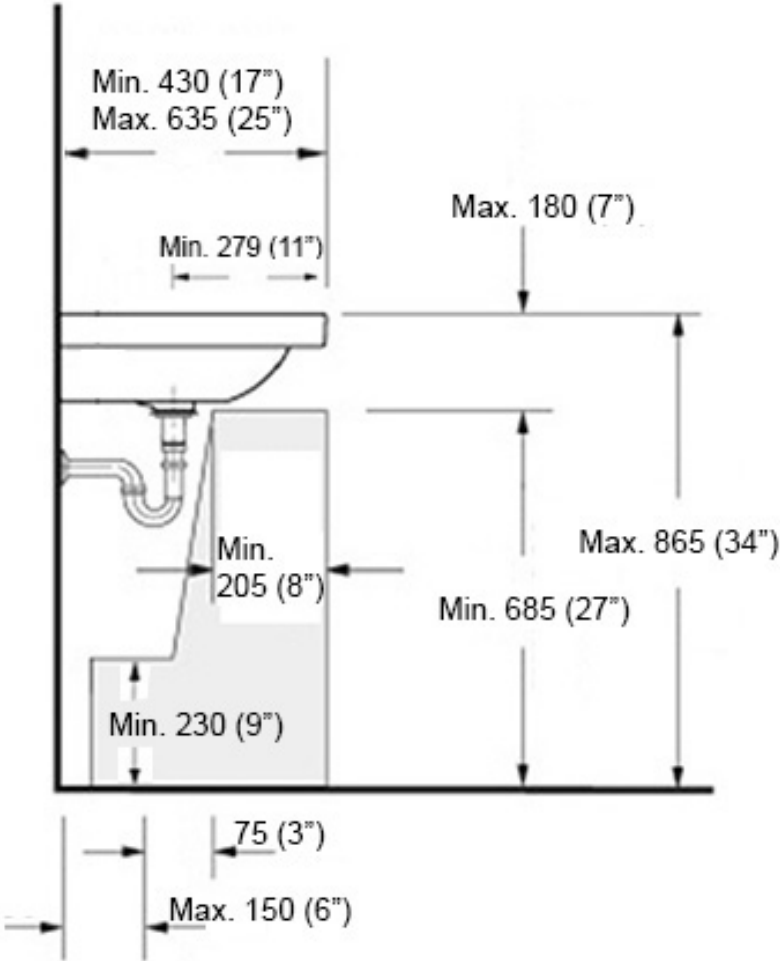

Collection Cento	Model Cento 3544	Dimensions Metric <i>1 inch = 2.54 cm</i> <i>1 inch = 25.4 mm</i>	 1051 Lea Drive - Collegeville, PA 19426 Tel. 215 513 9400 - Fax 610 831 0215 www.ws bathcollections.com - info@ws bathcollectins.com
------------------------------	------------------------------	---	---

Collection
Cento

Model |
Cento 3544

Dimensions Metric
1 inch = 2.54 cm
1 inch = 25.4 mm

WS[®]
BATH
COLLECTIONS

1051 Lea Drive - Collegeville, PA 19426
Tel. 215 513 9400 - Fax 610 831 0215
www.ws bathcollections.com - info@ws bathcollections.com

Dimensions Metric
1 inch = 2.54 cm
1 inch = 25.4 mm

WS[®]
BATH
COLLECTIONS

1051 Lea Drive - Collegeville, PA 19426
Tel. 215 513 9400 - Fax 610 831 0215
www.ws bathcollections.com - info@ws bathcollections.com

Recommended ADA Installation

Note: ADA Compliant when installed in accordance with ADA guidelines

<p>Collection Cento</p>	<p>Model Cento 3544</p>	<p>Dimensions Metric 1 inch = 2.54 cm 1 inch = 25.4 mm</p>	 <p>1051 Lea Drive - Collegeville, PA 19426 Tel. 215 513 9400 - Fax 610 831 0215 www.ws bathcollections.com - info@ws bathcollectins.com</p>
------------------------------------	--------------------------------------	--	---