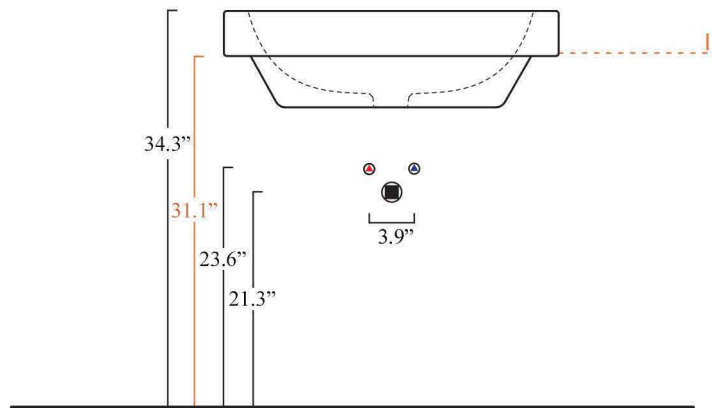

Features

- Ceramic
- With overflow
- Wall-mount or semi-recessed installation

Chiante 49

SKU# | Option:

- Chiante 49.00 | No faucet hole
- Chiante 49.01 | One faucet hole

<p>Collection Chiante</p>	<p>Model Chiante 49</p>	<p>Dimensions Metric <i>1 inch = 2.54 cm</i> <i>1 inch = 25.4 mm</i></p>	 <p>1051 Lea Drive - Collegeville, PA 19426 Tel. 215 513 9400 - Fax 610 831 0215 www.ws bathcollections.com - info@ws bathcollectins.com</p>
--------------------------------------	--------------------------------------	--	---

○ = all glazed sides

■ = unglazed behind

Collection
Ej kpg

Model |
Ej kpg'6; "

Dimensions Metric

1 inch = 2.54 cm
1 inch = 25.4 mm

WS BATH
COLLECTIONS

1051 Lea Drive - Collegeville, PA 19426
Tel. 215 513 9400 - Fax 610 831 0215

Dimensions Metric
1 inch = 2.54 cm
1 inch = 25.4 mm

WS[®]

**BATH
COLLECTIONS**

1051 Lea Drive - Collegeville, PA 19426
Tel. 215 513 9400 - Fax 610 831 0215

www.ws bathcollections.com - info@ws bathcollections.com