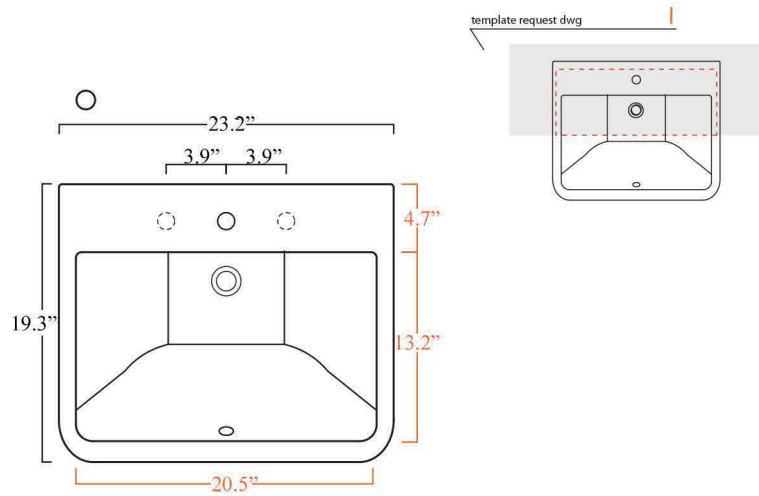

Features

- Ceramic
- With overflow
- Wall-mount or semi-recessed installation

Chiante 49

SKU# | Option:

- Chiante 49.00 | No faucet hole
- Chiante 49.01 | One faucet hole

<p>Collection Chiante</p>	<p>Model Chiante 49</p>	<p>Dimensions Metric <i>1 inch = 2.54 cm</i> <i>1 inch = 25.4 mm</i></p>	 <p>1051 Lea Drive - Collegeville, PA 19426 Tel. 215 513 9400 - Fax 610 831 0215 www.ws bathcollections.com - info@ws bathcollectins.com</p>
--------------------------------------	--------------------------------------	--	---

○ = all glazed sides

■ = unglazed behind

Collection
Ej kpg

Model |
Ej kpg'6; "

Dimensions Metric

1 inch = 2.54 cm
1 inch = 25.4 mm

WS BATH
COLLECTIONS

1051 Lea Drive - Collegeville, PA 19426
Tel. 215 513 9400 - Fax 610 831 0215

Dimensions Metric
1 inch = 2.54 cm
1 inch = 25.4 mm

WS[®]

**BATH
COLLECTIONS**

1051 Lea Drive - Collegeville, PA 19426
Tel. 215 513 9400 - Fax 610 831 0215

www.ws bathcollections.com - info@ws bathcollections.com