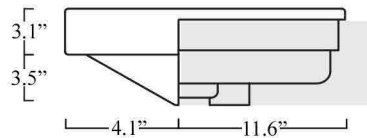

Features

- Ceramic
- With overflow
- Wall-mount or semi-recessed installation

Chiante 49

SKU# | Option:

- Chiante 49.00 | No faucet hole
- Chiante 49.01 | One faucet hole

<p>Collection Chiante</p>	<p>Model Chiante 49</p>	<p>Dimensions Metric <i>1 inch = 2.54 cm</i> <i>1 inch = 25.4 mm</i></p>	 <p>1051 Lea Drive - Collegeville, PA 19426 Tel. 215 513 9400 - Fax 610 831 0215 www.ws bathcollections.com - info@ws bathcollectins.com</p>
--------------------------------------	--------------------------------------	--	---

○ = all glazed sides

■ = unglazed behind

Collection
Ej kpg

Model |
Ej kpg'6; "

Dimensions Metric

1 inch = 2.54 cm
1 inch = 25.4 mm

WS BATH
COLLECTIONS

1051 Lea Drive - Collegeville, PA 19426
Tel. 215 513 9400 - Fax 610 831 0215

Dimensions Metric
1 inch = 2.54 cm
1 inch = 25.4 mm

WS[®]

**BATH
COLLECTIONS**

1051 Lea Drive - Collegeville, PA 19426
Tel. 215 513 9400 - Fax 610 831 0215

www.ws bathcollections.com - info@ws bathcollections.com