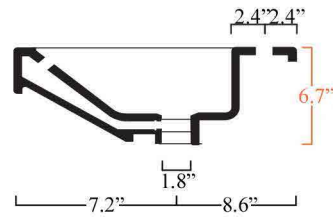

Features

- Ceramic
- With overflow
- Wall-mount or semi-recessed installation

Chiante 49

SKU# | Option:

- Chiante 49.00 | No faucet hole
- Chiante 49.01 | One faucet hole

<p>Collection Chiante</p>	<p>Model Chiante 49</p>	<p>Dimensions Metric <i>1 inch = 2.54 cm</i> <i>1 inch = 25.4 mm</i></p>	 <p>1051 Lea Drive - Collegeville, PA 19426 Tel. 215 513 9400 - Fax 610 831 0215 www.ws bathcollections.com - info@ws bathcollectins.com</p>
--------------------------------------	--------------------------------------	--	---

○ = all glazed sides

■ = unglazed behind

Collection
Ej kpg

Model |
Ej kpg'6; "

Dimensions Metric

1 inch = 2.54 cm
1 inch = 25.4 mm

WS BATH
COLLECTIONS

1051 Lea Drive - Collegeville, PA 19426
Tel. 215 513 9400 - Fax 610 831 0215

Dimensions Metric
1 inch = 2.54 cm
1 inch = 25.4 mm

WS[®]

**BATH
COLLECTIONS**

1051 Lea Drive - Collegeville, PA 19426
Tel. 215 513 9400 - Fax 610 831 0215

www.ws bathcollections.com - info@ws bathcollections.com