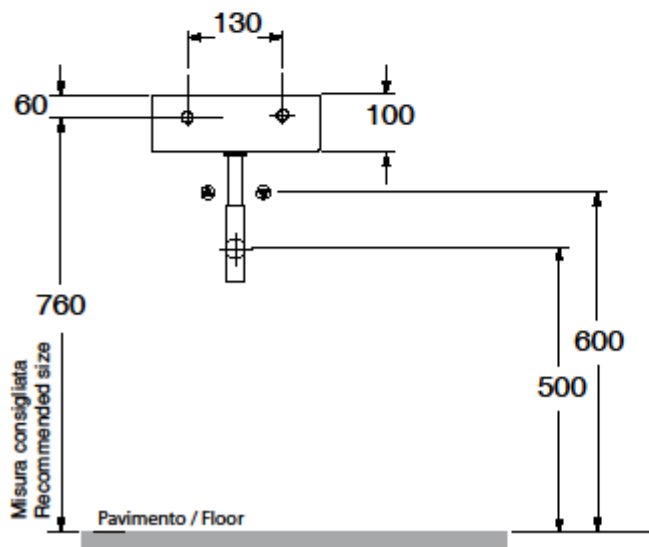

QUADRO

Cod.3407

QUADRO Lavabo 30x30 sospeso monoforo

QUADRO One hole wall hung washbasin 30x30

Collection
Kerasan

Model |
Quadro 3407

Dimensions Metric

1 inch = 2.54 cm
1 inch = 25.4 mm

TRAPS

Linea 53922
Our best seller

Linea 5392

Linea 53925

Linea 53921
Space saving

DRAINS

Linea 53991
Push waste drain (click clack)
with overflow

MOUNTING HARDWARE

Wall-mount installation

Bolts

Vessel/ countertop installation

Silicone (*optional*)

Collection
Kerasan

Model |
Quadro 3407

Dimensions Metric
1 inch = 2.54 cm
1 inch = 25.4 mm

WS[®]