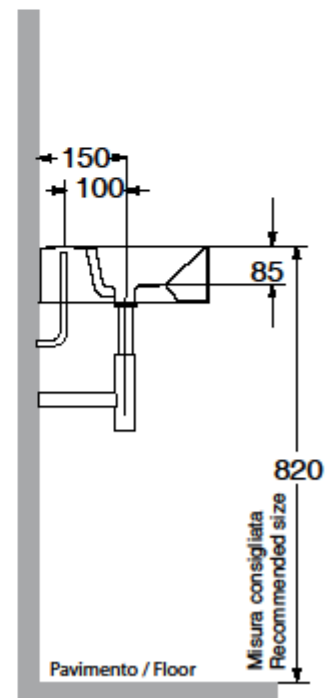

QUADRO

Cod.3407

QUADRO Lavabo 30x30 sospeso monoforo

QUADRO One hole wall hung washbasin 30x30

Collection
Kerasan

Model |
Quadro 3407

Dimensions Metric

1 inch = 2.54 cm
1 inch = 25.4 mm

TRAPS

Linea 53922
Our best seller

Linea 5392

Linea 53925

Linea 53921
Space saving

DRAINS

Linea 53991
Push waste drain (click clack)
with overflow

MOUNTING HARDWARE

Wall-mount installation

Bolts

Vessel/ countertop installation

Silicone (*optional*)

Collection
Kerasan

Model |
Quadro 3407

Dimensions Metric
1 inch = 2.54 cm
1 inch = 25.4 mm

WS[®]