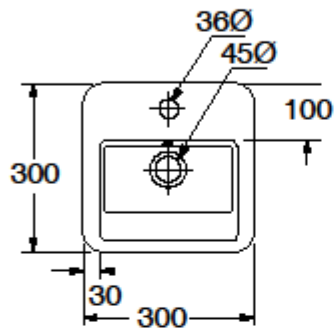

QUADRO

Cod.3407

QUADRO Lavabo 30x30 sospeso monoforo

QUADRO One hole wall hung washbasin 30x30

Collection
Kerasan

Model |
Quadro 3407

Dimensions Metric

1 inch = 2.54 cm
1 inch = 25.4 mm

Wall-mount installation

Bolts

Vessel/ countertop installation

Silicone (*optional*)

Collection
Kerasan

Model |
Quadro 3407

Dimensions Metric
1 inch = 2.54 cm
1 inch = 25.4 mm

WS[®]