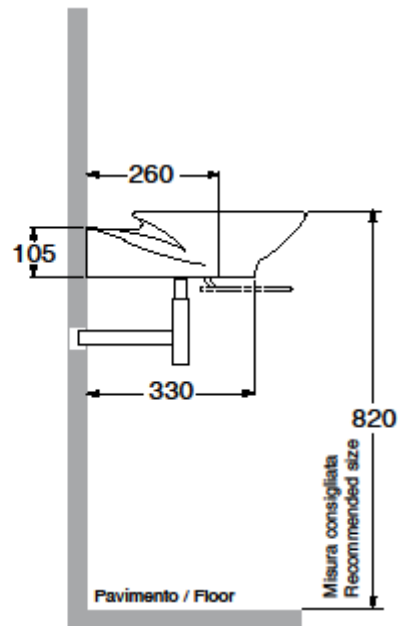

SWAN

Cod.3420

SWAN Lavabo 30x43 sospeso o appoggio monoforo

SWAN One hole wall hung or free standing washbasin 30x43

Collection
Kerasan

Model |
Swan 3420

Dimensions Metric

1 inch = 2.54 cm
1 inch = 25.4 mm

Wall-mount installation

Bolts

Vessel/ countertop installation

Silicone (*optional*)

Collection
Kerasan

Model |
Swan 3420

Dimensions Metric

1 inch = 2.54 cm
1 inch = 25.4 mm