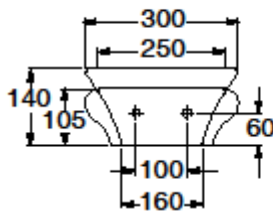

SWAN

Cod.3420

SWAN Lavabo 30x43 sospeso o appoggio monoforo

SWAN One hole wall hung or free standing washbasin 30x43

Collection
Kerasan

Model |
Swan 3420

Dimensions Metric

1 inch = 2.54 cm
1 inch = 25.4 mm

Wall-mount installation

Bolts

Vessel/ countertop installation

Silicone (*optional*)

Collection
Kerasan

Model |
Swan 3420

Dimensions Metric

1 inch = 2.54 cm
1 inch = 25.4 mm