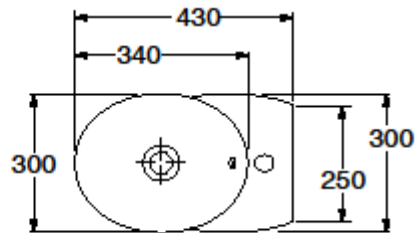

SWAN

Cod.3420

SWAN Lavabo 30x43 sospeso o appoggio monoforo

SWAN One hole wall hung or free standing washbasin 30x43

Collection
Kerasan

Model |
Swan 3420

Dimensions Metric

1 inch = 2.54 cm
1 inch = 25.4 mm

Wall-mount installation

Bolts

Vessel/ countertop installation

Silicone (*optional*)

Collection
Kerasan

Model |
Swan 3420

Dimensions Metric

1 inch = 2.54 cm
1 inch = 25.4 mm