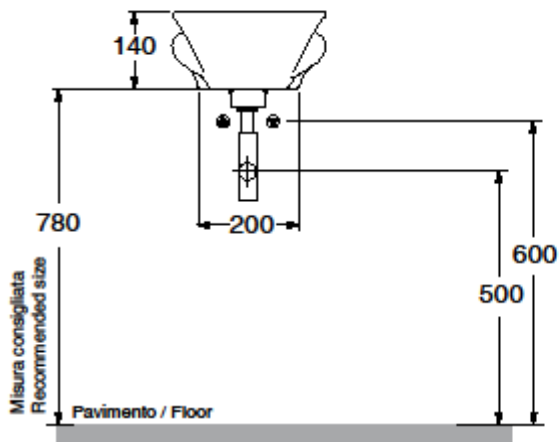

SWAN

Cod.3420

SWAN Lavabo 30x43 sospeso o appoggio monoforo

SWAN One hole wall hung or free standing washbasin 30x43

Collection
Kerasan

Model |
Swan 3420

Dimensions Metric

1 inch = 2.54 cm
1 inch = 25.4 mm

TRAPS

Linea 53922
Our best seller

Linea 5392

Linea 53925

Linea 53921
Space saving

DRAINS

Linea 53991
Push waste drain (click clack)
with overflow

MOUNTING HARDWARE

Wall-mount installation

Bolts

Vessel/ countertop installation

Silicone (*optional*)

Collection
Kerasan

Model |
Swan 3420

Dimensions Metric

1 inch = 2.54 cm
1 inch = 25.4 mm