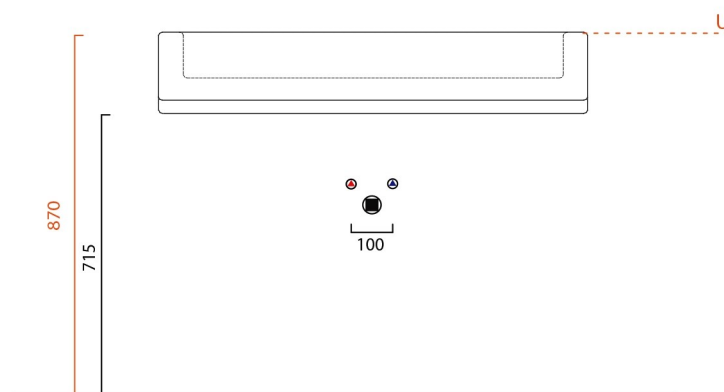

## Cubic 80

lavabo  
wash basin

dimensini dimensions: L 520- P 440- H 210  
 troppo pieno overflow: NO -NO  
 portata flow rate: l - s 0,15  
 peso netto net weight: kg 9.3

- U= sottopiano  
undercounter
- I = incasso  
inset
- A = appoggio  
freestanding
- W= sospeso  
wall hung

Collection  
Ceramica  
Valdama

Model |  
Cubo New 80

Dimensions Metric  
 1 inch = 2.54 cm  
 1 inch = 25.4 mm

**WS**<sup>®</sup>  
BATH  
COLLECTIONS

1051 Lea Drive - Collegeville, PA 19426  
 Tel. 215 513 9400 - Fax 610 831 0215

### Vessel/ countertop installation

Silicone (*optional*)

Collection  
Ceramica  
Valdama

Model |  
Cubo New 80

Dimensions Metric  
*1 inch = 2.54 cm*  
*1 inch = 25.4 mm*

WS<sup>®</sup>

BATH  
COLLECTIONS

1051 Lea Drive - Collegeville, PA 19426  
Tel. 215 513 9400 - Fax 610 831 0215