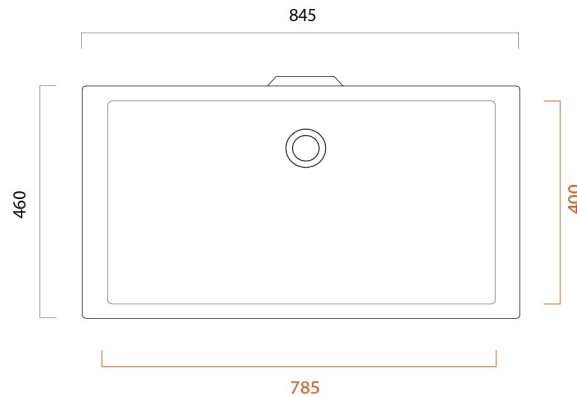

## Cubic 80

lavabo  
wash basin

dimensini dimensions: L 520- P 440- H 210  
 troppo pieno overflow: NO -NO  
 portata flow rate: l - s 0,15  
 peso netto net weight: kg 9.3

- U= sottopiano  
undercounter
- I = incasso  
inset
- A = appoggio  
freestanding
- W= sospeso  
wall hung

Collection  
Ceramica  
Valdama

Model |  
Cubo New 80

Dimensions Metric  
 1 inch = 2.54 cm  
 1 inch = 25.4 mm

**WS**<sup>®</sup>  
BATH  
COLLECTIONS

1051 Lea Drive - Collegeville, PA 19426  
 Tel. 215 513 9400 - Fax 610 831 0215