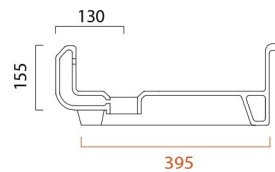

## Cubic 80

lavabo  
wash basin

dimensini dimensions: L 520- P 440- H 210  
 troppo pieno overflow: NO -NO  
 portata flow rate: l - s 0,15  
 peso netto net weight: kg 9.3

- U= sottopiano  
undercounter
- I = incasso  
inset
- A = appoggio  
freestanding
- W= sospeso  
wall hung

Collection  
Ceramica  
Valdama

Model |  
Cubo New 80

Dimensions Metric  
 1 inch = 2.54 cm  
 1 inch = 25.4 mm

**WS**<sup>®</sup>  
BATH  
COLLECTIONS

1051 Lea Drive - Collegeville, PA 19426  
 Tel. 215 513 9400 - Fax 610 831 0215

### Vessel/ countertop installation

Silicone (*optional*)

Collection  
Ceramica  
Valdama

Model |  
Cubo New 80

Dimensions Metric  
*1 inch = 2.54 cm*  
*1 inch = 25.4 mm*

WS<sup>®</sup>

BATH  
COLLECTIONS

1051 Lea Drive - Collegeville, PA 19426  
Tel. 215 513 9400 - Fax 610 831 0215