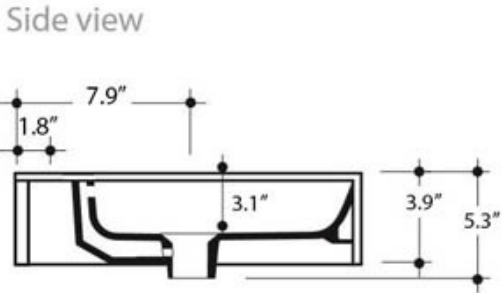

<b>Collection  </b> Cento	<b>Model  </b> Cento 3547	Dimensions Metric <i>1 inch = 2.54 cm</i> <i>1 inch = 25.4 mm</i>	 1051 Lea Drive - Collegeville, PA 19426 Tel. 215 513 9400 - Fax 610 831 0215 <a href="http://www.ws bathcollections.com">www.ws bathcollections.com</a> - <a href="mailto:info@ws bathcollections.com">info@ws bathcollections.com</a>
------------------------------	------------------------------	---	---

Side Not Glazed

\* Lateral Space for Ceramic Shelf

**Collection**  
Cento

**Model |**  
Cento 3547

Dimensions Metric  
1 inch = 2.54 cm  
1 inch = 25.4 mm

1051 Lea Drive - Collegeville, PA 19426  
Tel. 215 513 9400 - Fax 610 831 0215  
[www.ws bathcollections.com](http://www.ws bathcollections.com) - [info@ws bathcollections.com](mailto:info@ws bathcollections.com)

### Vessel/ countertop installation

Bolts

Silicone (optional)

Collection  
Cento

Model |  
Cento 3547

Dimensions Metric  
*1 inch = 2.54 cm*  
*1 inch = 25.4 mm*

**WS**®  
**BATH**  
**COLLECTIONS**

1051 Lea Drive - Collegeville, PA 19426  
Tel. 215 513 9400 - Fax 610 831 0215