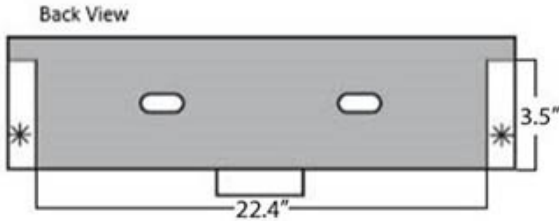

<b>Collection  </b> Cento	<b>Model  </b> Cento 3547	Dimensions Metric <i>1 inch = 2.54 cm</i> <i>1 inch = 25.4 mm</i>	 1051 Lea Drive - Collegeville, PA 19426 Tel. 215 513 9400 - Fax 610 831 0215 <a href="http://www.ws bathcollections.com">www.ws bathcollections.com</a> - <a href="mailto:info@ws bathcollections.com">info@ws bathcollections.com</a>
------------------------------	------------------------------	---	---

Side Not Glazed

\* Lateral Space for Ceramic Shelf

**Collection**  
Cento

**Model |**  
Cento 3547

Dimensions Metric  
1 inch = 2.54 cm  
1 inch = 25.4 mm

1051 Lea Drive - Collegeville, PA 19426  
Tel. 215 513 9400 - Fax 610 831 0215  
[www.ws bathcollections.com](http://www.ws bathcollections.com) - [info@ws bathcollections.com](mailto:info@ws bathcollections.com)