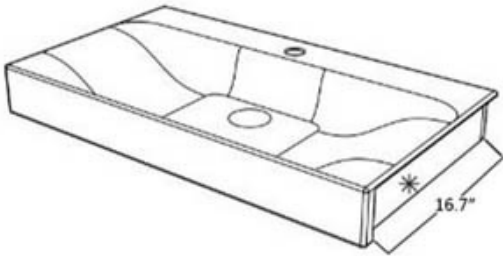

Cento 3547

Features

- Bathroom Sink
- Made of Ceramic
- Glossy White
- With Overflow
- Semi-Recessed Installation
- With One Faucet Hole
- Designed by Marc Sadler
- Made in Italy

Related Items:

- WSBC 53991 | Push Waste Drain
- WSBC 53922 | Decorative Trap

<b>Collection  </b> Cento	<b>Model  </b> Cento 3547	Dimensions Metric <i>1 inch = 2.54 cm</i> <i>1 inch = 25.4 mm</i>	 1051 Lea Drive - Collegeville, PA 19426 Tel. 215 513 9400 - Fax 610 831 0215 <a href="http://www.ws bathcollections.com">www.ws bathcollections.com</a> - <a href="mailto:info@ws bathcollections.com">info@ws bathcollections.com</a>
------------------------------	------------------------------	---	---

Side Not Glazed

\* Lateral Space for Ceramic Shelf

**Collection**  
Cento

**Model |**  
Cento 3547

Dimensions Metric  
1 inch = 2.54 cm  
1 inch = 25.4 mm

1051 Lea Drive - Collegeville, PA 19426  
Tel. 215 513 9400 - Fax 610 831 0215  
[www.ws bathcollections.com](http://www.ws bathcollections.com) - [info@ws bathcollections.com](mailto:info@ws bathcollections.com)