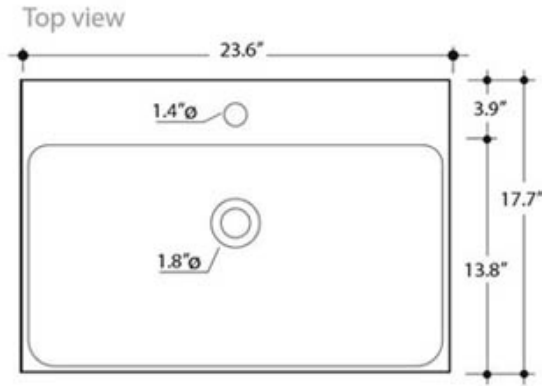

<b>Collection  </b> Cento	<b>Model  </b> Cento 3547	Dimensions Metric <i>1 inch = 2.54 cm</i> <i>1 inch = 25.4 mm</i>	 1051 Lea Drive - Collegeville, PA 19426 Tel. 215 513 9400 - Fax 610 831 0215 <a href="http://www.ws bathcollections.com">www.ws bathcollections.com</a> - <a href="mailto:info@ws bathcollections.com">info@ws bathcollections.com</a>
------------------------------	------------------------------	---	---

Side Not Glazed

\* Lateral Space for Ceramic Shelf

**Collection**  
Cento

**Model |**  
Cento 3547

Dimensions Metric  
1 inch = 2.54 cm  
1 inch = 25.4 mm

1051 Lea Drive - Collegeville, PA 19426  
Tel. 215 513 9400 - Fax 610 831 0215  
[www.ws bathcollections.com](http://www.ws bathcollections.com) - [info@ws bathcollections.com](mailto:info@ws bathcollections.com)