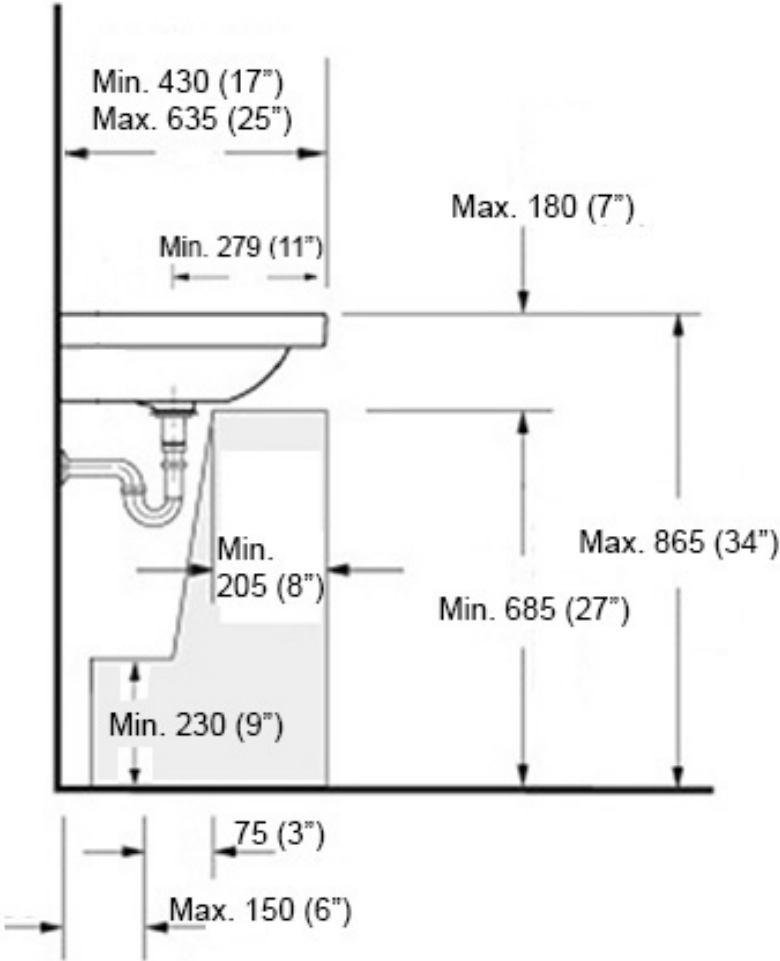

Recommended ADA Installation

Note: ADA Compliant when installed in accordance with ADA guidelines

Collection Cento	Model | Cento 3547	Dimensions Metric 1 inch = 2.54 cm 1 inch = 25.4 mm	1051 Lea Drive - Collegeville, PA 19426 Tel. 215 513 9400 - Fax 610 831 0215 www.ws bathcollections.com - info@ws bathcollections.com