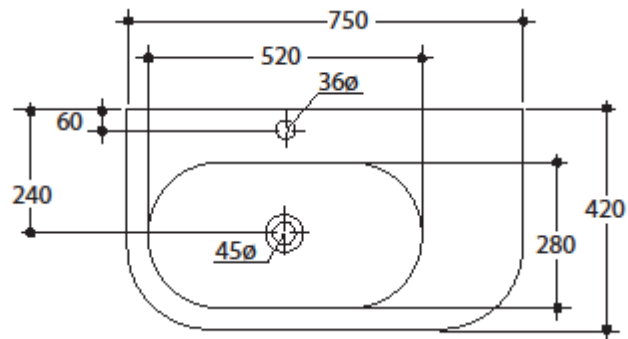

FLO

Cod.3143

Lavabo 75x42 sospeso o appoggio monoforo

One hole wall hung or free standing washbasin 75x42

Collection
Kerasan

Model |
Flo 3143

Dimensions Metric

1 inch = 2.54 cm
1 inch = 25.4 mm

Wall-mount installation

Vessel/ countertop installation

Bolts

Silicone (*optional*)

Collection
Kerasan

Model |
Flo 3143

Dimensions Metric
1 inch = 2.54 cm
1 inch = 25.4 mm

WS[®]