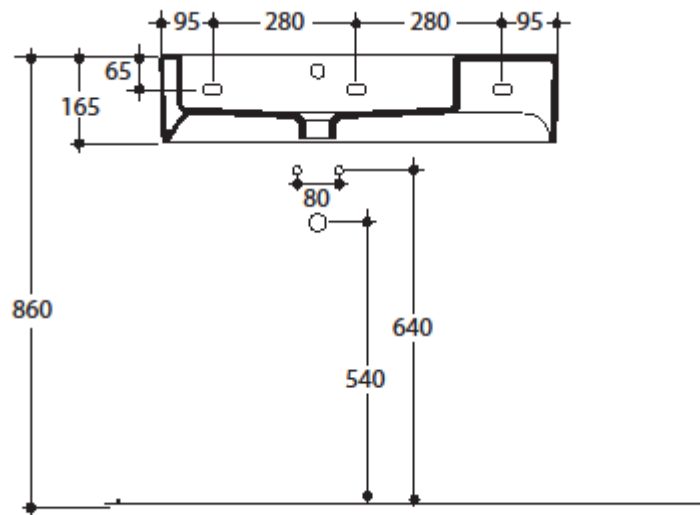

FLO

Cod.3143

Lavabo 75x42 sospeso o appoggio monoforo

One hole wall hung or free standing washbasin 75x42

Collection
Kerasan

Model |
Flo 3143

Dimensions Metric

1 inch = 2.54 cm
1 inch = 25.4 mm

TRAPS

Linea 53922
Our best seller

Linea 5392

Linea 53925

Linea 53921
Space saving

DRAINS

Linea 53991
Push waste drain (click clack)
with overflow

MOUNTING HARDWARE

Wall-mount installation

Vessel/ countertop installation

Bolts

Silicone (*optional*)

Collection
Kerasan

Model |
Flo 3143

Dimensions Metric
1 inch = 2.54 cm
1 inch = 25.4 mm

WS[®]