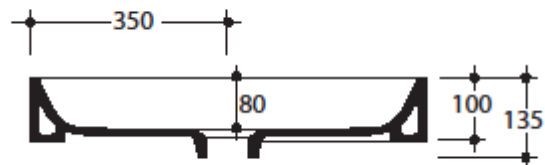

SERIE CENTO

Cod.3556

Lavabo 70x35 appoggio

free standing washbasin 70x35

Collection
Kerasan

Model |
Cento 3556

Dimensions Metric

1 inch = 2.54 cm

1 inch = 25.4 mm

WS[®]
BATH
COLLECTIONS

1051 Lea Drive - Collegeville, PA 19426
Tel. 215 513 9400 - Fax 610 831 0215

www.ws bathcollections.com - info@ws bathcollections.com

We recommend the following items that work with your sink.

Wall-mount installation

Bolts

Vessel/ countertop installation

Silicone (*optional*)

Collection
Kerasan

Model |
Cento 3556

Dimensions Metric

1 inch = 2.54 cm
1 inch = 25.4 mm