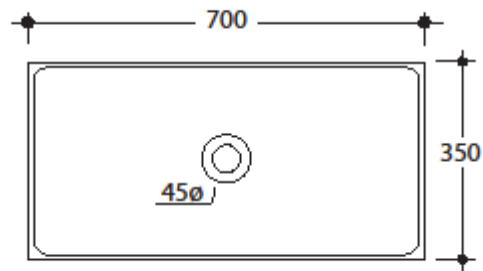

SERIE CENTO

Cod.3556

Lavabo 70x35 appoggio

free standing washbasin 70x35

Collection
Kerasan

Model |
Cento 3556

Dimensions Metric

1 inch = 2.54 cm

1 inch = 25.4 mm

WS[®]
BATH
COLLECTIONS

1051 Lea Drive - Collegeville, PA 19426
Tel. 215 513 9400 - Fax 610 831 0215

www.ws bathcollections.com - info@ws bathcollections.com

We recommend the following items that work with your sink.

Wall-mount installation

Bolts

Vessel/ countertop installation

Silicone (*optional*)

Collection
Kerasan

Model |
Cento 3556

Dimensions Metric

1 inch = 2.54 cm
1 inch = 25.4 mm