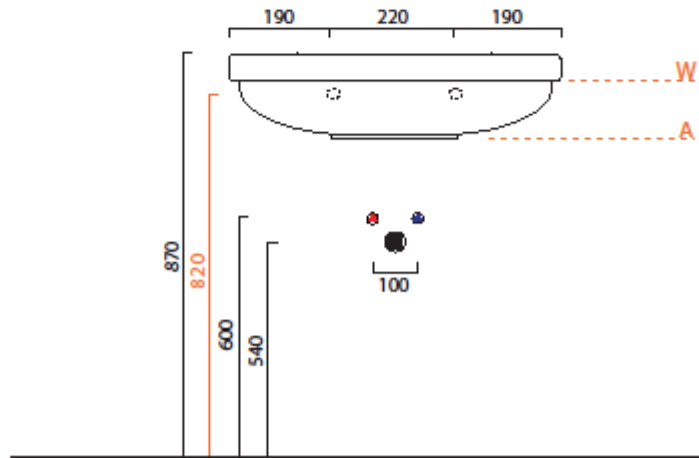

- = smaltato perimetralmente
all glazed sides
- = non smaltato dietro
unglazed behind

- U= sottopiano
undercounter
- I= incasso
inset
- A= appoggio
freestanding
- W= sospeso
wall hung

Collection
Ceramica
Valdama

Model |
Nova 60

Dimensions Metric
1 inch = 2.54 cm
1 inch = 25.4 mm

WS BATH
COLLECTIONS

1051 Lea Drive - Collegeville, PA 19426
Tel. 215 513 9400 - Fax 610 831 0215
www.ws bathcollections.com - info@ws bathcollections.com

MOUNTING HARDWARE

Wall-mount installation

Bolts

Vessel/ countertop installation

Silicone (*optional*)

Collection
Ceramica
Valdama

Model |
Nova 60

Dimensions Metric
1 inch = 2.54 cm
1 inch = 25.4 mm