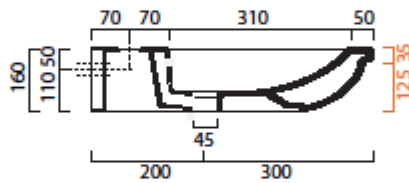

- = smaltato perimetralmente
all glazed sides
- = non smaltato dietro
unglazed behind

- U= sottopiano
undercounter
- I= incasso
inset
- A= appoggio
freestanding
- W= sospeso
wall hung

Collection
Ceramica
Valdama

Model |
Nova 60

Dimensions Metric
1 inch = 2.54 cm
1 inch = 25.4 mm

WS BATH
COLLECTIONS

1051 Lea Drive - Collegeville, PA 19426
Tel. 215 513 9400 - Fax 610 831 0215
www.ws bathcollections.com - info@ws bathcollections.com

MOUNTING HARDWARE

Wall-mount installation

Bolts

Vessel/ countertop installation

Silicone (*optional*)

Collection
Ceramica
Valdama

Model |
Nova 60

Dimensions Metric
1 inch = 2.54 cm
1 inch = 25.4 mm