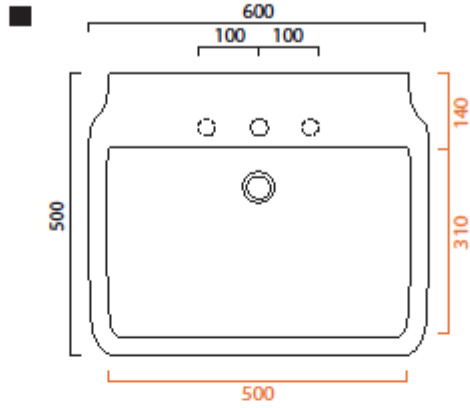

- = smaltato perimetralmente
all glazed sides
- = non smaltato dietro
unglazed behind

- U= sottopiano
undercounter
- I= incasso
inset
- A= appoggio
freestanding
- W= sospeso
wall hung

Collection
Ceramica
Valdama

Model |
Nova 60

Dimensions Metric
1 inch = 2.54 cm
1 inch = 25.4 mm

WS BATH
COLLECTIONS

1051 Lea Drive - Collegeville, PA 19426
Tel. 215 513 9400 - Fax 610 831 0215
www.ws bathcollections.com - info@ws bathcollections.com

MOUNTING HARDWARE

Wall-mount installation

Bolts

Vessel/ countertop installation

Silicone (*optional*)

Collection
Ceramica
Valdama

Model |
Nova 60

Dimensions Metric
1 inch = 2.54 cm
1 inch = 25.4 mm