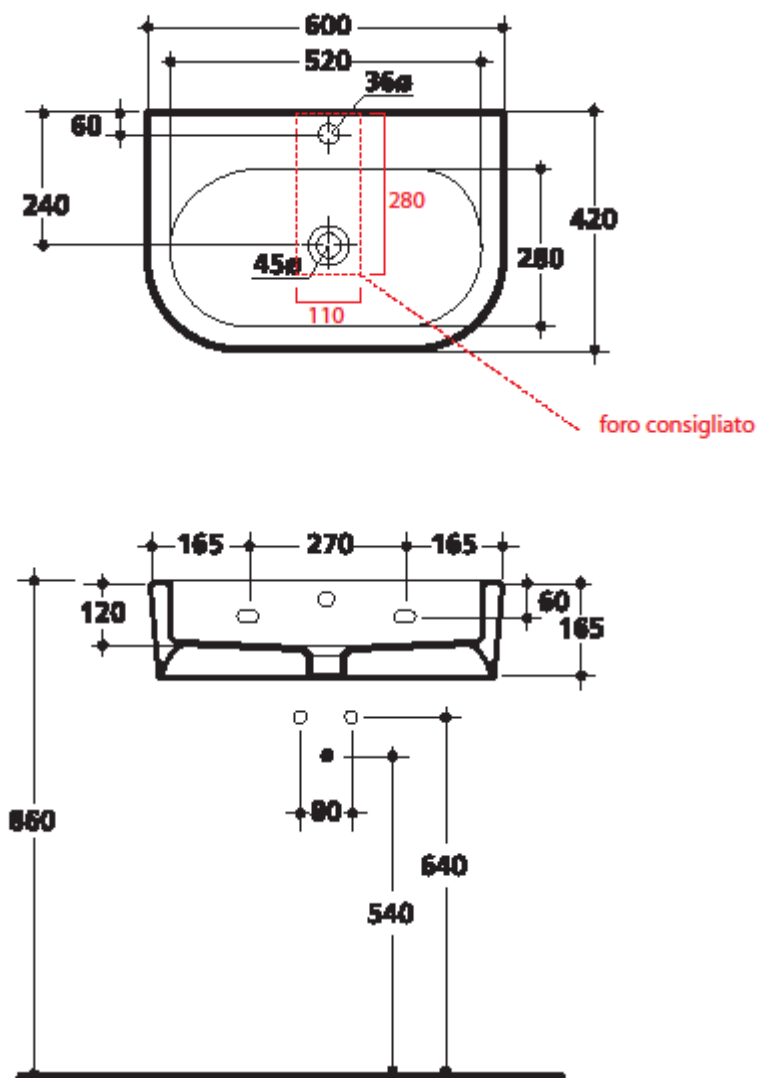

FLO

Cod.3142

Lavabo 60x42 sospeso o appoggio monoforo

One hole wall hung or free standing washbasin 60x42

Collection
Kerasan

Model |
Flo 3142

Dimensions Metric

1 inch = 2.54 cm
1 inch = 25.4 mm

TRAPS

Linea 53922
Our best seller

Linea 5392

Linea 53925

Linea 53921
Space saving

DRAINS

Linea 53991
Push waste drain (click clack)
with overflow

MOUNTING HARDWARE

Wall-mount installation

Bolts

Vessel/ countertop installation

Silicone (*optional*)

Collection
Kerasan

Model |
Flo 3142

Dimensions Metric
1 inch = 2.54 cm
1 inch = 25.4 mm

WS[®]