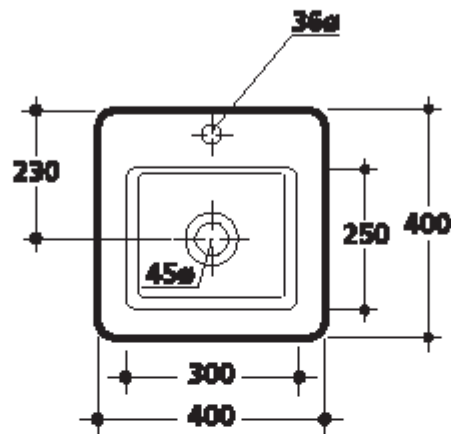

# EGO

Cod.3249

Lavabo sospeso/appoggio 40x40

Wall hung/free standing washbasin 40x40

Collection  
Kerasan

Model |  
Ego 3249

Dimensions Metric

1 inch = 2.54 cm  
1 inch = 25.4 mm

### Vessel/ countertop installation

Silicone (*optional*)

Collection  
Kerasan

Model |  
EGO 3249

Dimensions Metric  
*1 inch = 2.54 cm*  
*1 inch = 25.4 mm*

WS<sup>®</sup>

BATH  
COLLECTIONS

1051 Lea Drive - Collegeville, PA 19426  
Tel. 215 513 9400 - Fax 610 831 0215