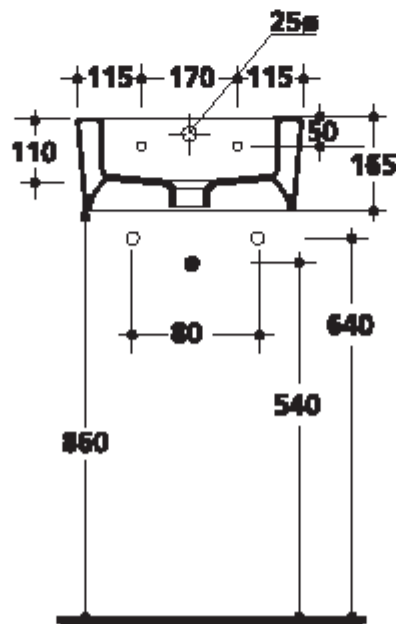

# EGO

Cod.3249

Lavabo sospeso/appoggio 40x40

Wall hung/free standing washbasin 40x40

Collection  
Kerasan

Model |  
Ego 3249

Dimensions Metric

1 inch = 2.54 cm  
1 inch = 25.4 mm

### Vessel/ countertop installation

Silicone (*optional*)

Collection  
Kerasan

Model |  
EGO 3249

Dimensions Metric  
*1 inch = 2.54 cm*  
*1 inch = 25.4 mm*

WS<sup>®</sup>

BATH  
COLLECTIONS

1051 Lea Drive - Collegeville, PA 19426  
Tel. 215 513 9400 - Fax 610 831 0215