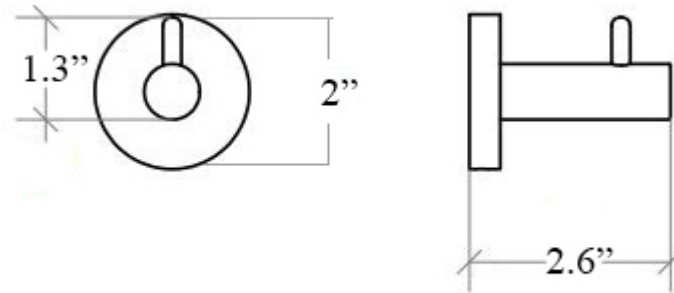

Product Specs Sheets

Collection
Spritz

Model |
Spritz 52432

Dimensions Metric

1 inch = 2.54 cm
1 inch = 25.4 mm

WS[®]
BATH
COLLECTIONS

1051 Lea Drive - Collegeville, PA 19426
Tel. 215 513 9400 - Fax 610 831 0215