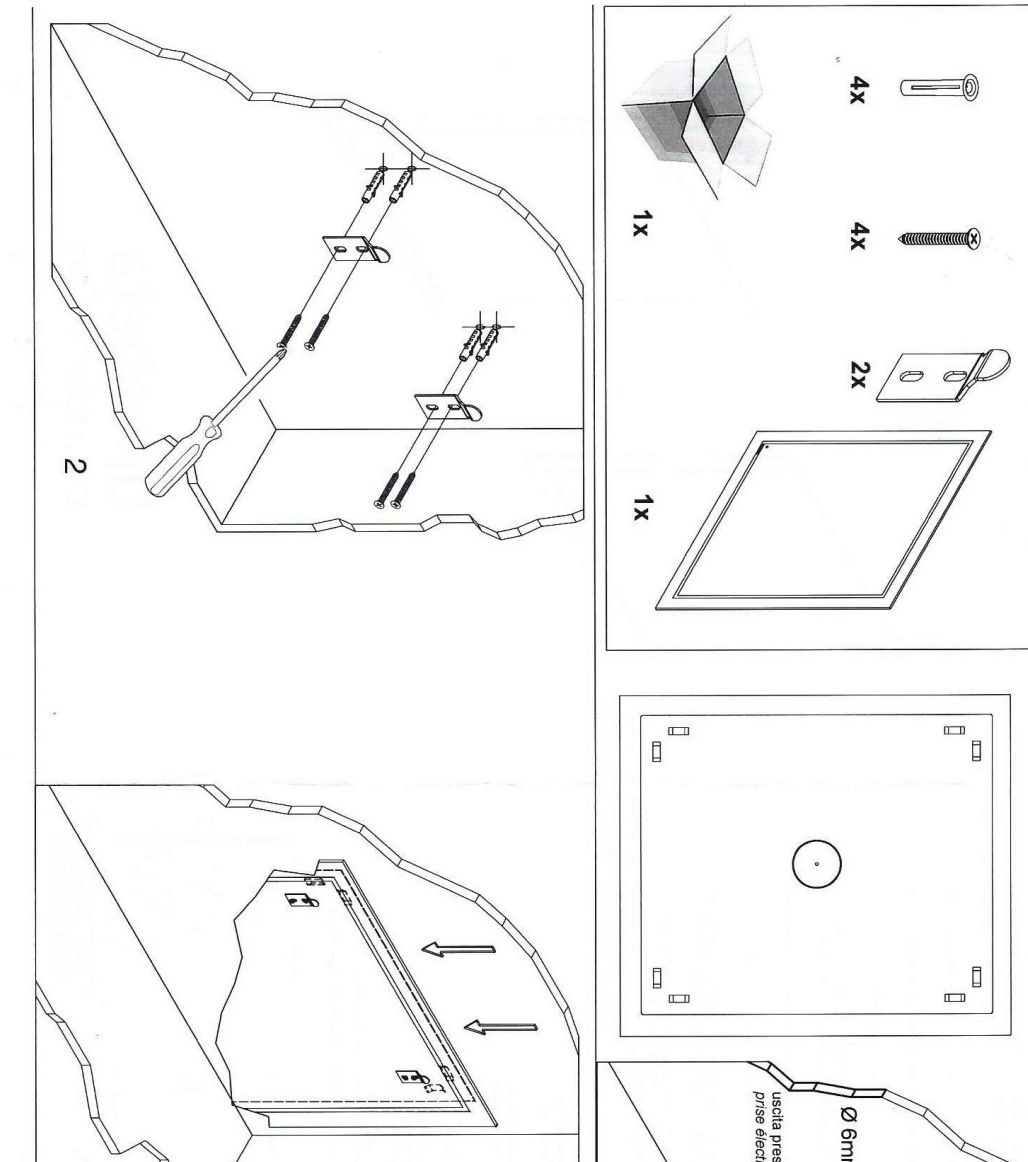

Product Installation Instructions

Collection
Wall Mirrors

Model |
Speci

Dimensions Metric

1 inch = 2.54 cm
1 inch = 25.4 mm

WS[®]
BATH
COLLECTIONS

1051 Lea Drive - Collegeville, PA 19426
Tel. 215 513 9400 - Fax 610 831 0215