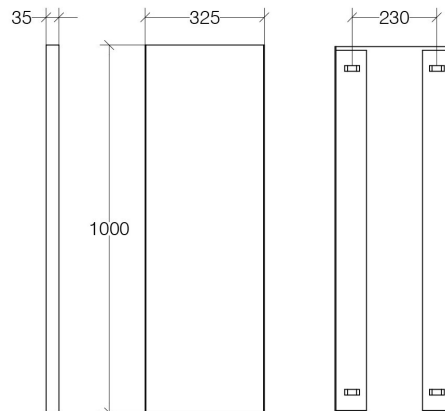

Product Specs Sheets

SPECCHIO CON CORNICE IN ALLUMINIO VERNICIATO
MIRROR WITH POWDER-COATED ALUMINUM FRAME

FINISHINGS

- alluminio verniciato .09
- alluminio verniciato .11
- alluminio verniciato .15
- alluminio verniciato .16
- alluminio verniciato .17
- alluminio verniciato .18

Collection
Linea

Model |
Speci 5673

Dimensions Metric

1 inch = 2.54 cm
1 inch = 25.4 mm

WS[®]
BATH
COLLECTIONS

1051 Lea Drive - Collegeville, PA 19426
Tel. 215 513 9400 - Fax 610 831 0215
www.ws bathcollections.com - info@ws bathcollections.com