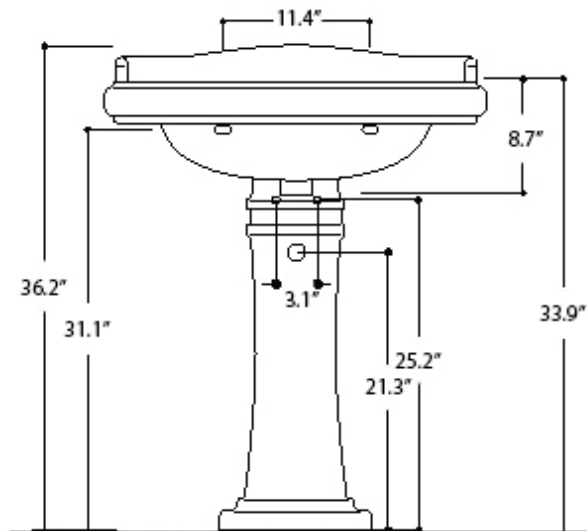

Features

- Ceramic
- With overflow
- Free standing installation

Retro 1047+1070

SKU# | Option:

- Retro 1047.01+1070 | One faucet hole
- Retro 1047.03+1070 | Three faucet holes
- Retro 1047 | Bathroom Sink
- Retro 1070 | Pedestal

<p>Collection Retro</p>	<p>Model Retro 1047+1070</p>	<p>Dimensions Metric <i>1 inch = 2.54 cm</i> <i>1 inch = 25.4 mm</i></p>	 <p>1051 Lea Drive - Collegeville, PA 19426 Tel. 215 513 9400 - Fax 610 831 0215 www.ws bathcollections.com - info@ws bathcollectins.com</p>
------------------------------------	---	--	---

Collection
Retro

Model |
Retro 1047 + 1070

Dimensions Metric
1 inch = 2.54 cm
1 inch = 25.4 mm

WS[®]
BATH
COLLECTIONS

1051 Lea Drive - Collegeville, PA 19426
Tel. 215 513 9400 - Fax 610 831 0215
www.ws bathcollections.com - info@ws bathcollections.com

MOUNTING HARDWARE

Wall-mount installation

Bolts

Vessel/ countertop installation

Silicone (*optional*)

Collection
Retro

Model |
Retro 1047 + 1070

Dimensions Metric
1 inch = 2.54 cm
1 inch = 25.4 mm