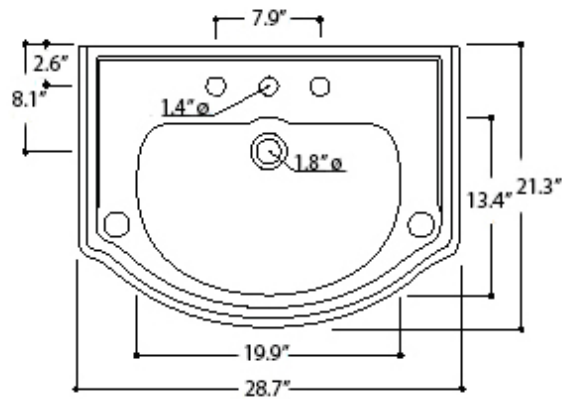

Features

- Ceramic
- With overflow
- Free standing installation

Retro 1047+1070

SKU# | Option:

- Retro 1047.01+1070 | One faucet hole
- Retro 1047.03+1070 | Three faucet holes
- Retro 1047 | Bathroom Sink
- Retro 1070 | Pedestal

<p>Collection Retro</p>	<p>Model Retro 1047+1070</p>	<p>Dimensions Metric <i>1 inch = 2.54 cm</i> <i>1 inch = 25.4 mm</i></p>	 <p>1051 Lea Drive - Collegeville, PA 19426 Tel. 215 513 9400 - Fax 610 831 0215 www.ws bathcollections.com - info@ws bathcollectins.com</p>
------------------------------------	---	--	---

Collection
Retro

Model |
Retro 1047 + 1070

Dimensions Metric
1 inch = 2.54 cm
1 inch = 25.4 mm

WS[®]
BATH
COLLECTIONS

1051 Lea Drive - Collegeville, PA 19426
Tel. 215 513 9400 - Fax 610 831 0215
www.ws bathcollections.com - info@ws bathcollections.com

MOUNTING HARDWARE

Wall-mount installation

Bolts

Vessel/ countertop installation

Silicone (*optional*)

Collection
Retro

Model |
Retro 1047 + 1070

Dimensions Metric
1 inch = 2.54 cm
1 inch = 25.4 mm