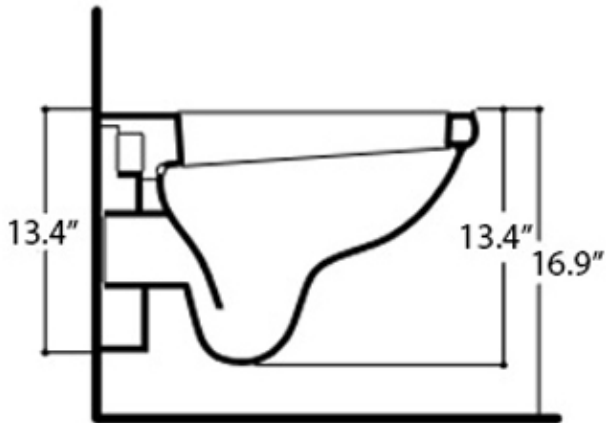

Retro 1015 Toilet

Features

- Toilet (Water Closet)
- One Piece
- Made of Vitreous China
- Glossy White Finish
- Wall Mounted Installation
- Flow Rate: 1.28 GPF
- Elongated Bowl
- Actuator, Carrier, and Tank sold separately (Geberit)
- Toilet Seat and Cover (Retro 1089) sold separately
- Designed by Massimiliano Cicconi
- Made in Italy

- ADA Compliant

* WS Bath Collections reserves the right to revise dimensions or information on this sheet without notice

Collection Retro	Model Retro 1015 (Toilet Only)	Dimensions Metric <i>1 inch = 2.54 cm</i> <i>1 inch = 25.4 mm</i>	 1051 Lea Drive - Collegeville, PA 19426 Tel. 215 513 9400 - Fax 610 831 0215 www.ws bathcollections.com - info@ws bathcollections.com
------------------------------	--	--	---

Collection
Retro

Model |
Retro 1015 Toilet

Dimensions Metric
1 inch = 2.54 cm
1 inch = 25.4 mm

WS[®]
BATH
COLLECTIONS

1051 Lea Drive - Collegeville, PA 19426
Tel. 215 513 9400 - Fax 610 831 0215
www.ws bathcollections.com - info@ws bathcollections.com

Product Installation Instructions

Wall carrier and tank for Wall mount WC
Model: **Geberit 111.728.00.1**

Features & Specifications

Duofix carrier installation frame for wall-hung WC with UP720 concealed dual-flush tank, height 44 in (112 cm).