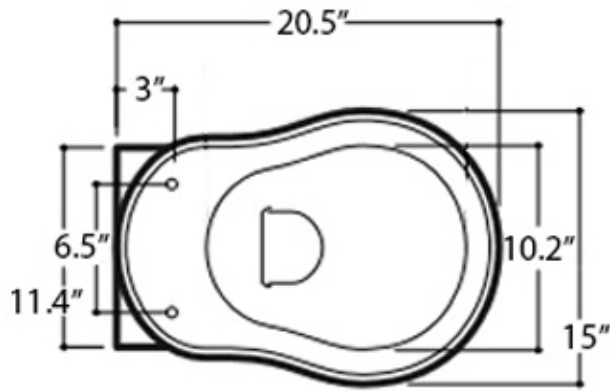

Retro 1015 Toilet

Features

- Toilet (Water Closet)
- One Piece
- Made of Vitreous China
- Glossy White Finish
- Wall Mounted Installation
- Flow Rate: 1.28 GPF
- Elongated Bowl
- Actuator, Carrier, and Tank sold separately (Geberit)
- Toilet Seat and Cover (Retro 1089) sold separately
- Designed by Massimiliano Cicconi
- Made in Italy

- ADA Compliant

* WS Bath Collections reserves the right to revise dimensions or information on this sheet without notice

Collection Retro	Model Retro 1015 (Toilet Only)	Dimensions Metric <i>1 inch = 2.54 cm</i> <i>1 inch = 25.4 mm</i>	 1051 Lea Drive - Collegeville, PA 19426 Tel. 215 513 9400 - Fax 610 831 0215 www.ws bathcollections.com - info@ws bathcollections.com
------------------------------	--	--	---

Collection
Retro

Model |
Retro 1015 Toilet

Dimensions Metric
1 inch = 2.54 cm
1 inch = 25.4 mm

WS[®]
BATH
COLLECTIONS

1051 Lea Drive - Collegeville, PA 19426
Tel. 215 513 9400 - Fax 610 831 0215
www.ws bathcollections.com - info@ws bathcollections.com

Product Installation Instructions

Wall carrier and tank for Wall mount WC
Model: **Geberit 111.728.00.1**

Features & Specifications

Duofix carrier installation frame for wall-hung WC with UP720 concealed dual-flush tank, height 44 in (112 cm).