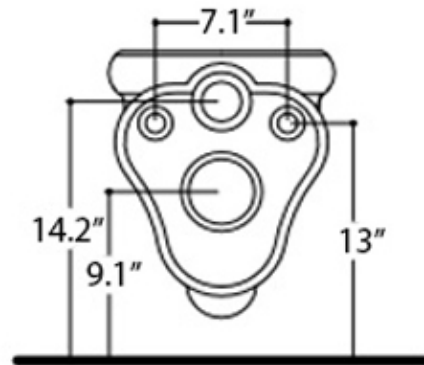

Retro 1015 Toilet

Features

- Toilet (Water Closet)
- One Piece
- Made of Vitreous China
- Glossy White Finish
- Wall Mounted Installation
- Flow Rate: 1.28 GPF
- Elongated Bowl
- Actuator, Carrier, and Tank sold separately (Geberit)
- Toilet Seat and Cover (Retro 1089) sold separately
- Designed by Massimiliano Cicconi
- Made in Italy

- ADA Compliant

* WS Bath Collections reserves the right to revise dimensions or information on this sheet without notice

Collection Retro	Model Retro 1015 (Toilet Only)	Dimensions Metric <i>1 inch = 2.54 cm</i> <i>1 inch = 25.4 mm</i>	 1051 Lea Drive - Collegeville, PA 19426 Tel. 215 513 9400 - Fax 610 831 0215 www.ws bathcollections.com - info@ws bathcollections.com
------------------------------	--	--	---

Collection
Retro

Model |
Retro 1015 Toilet

Dimensions Metric
1 inch = 2.54 cm
1 inch = 25.4 mm

WS[®]
BATH
COLLECTIONS

1051 Lea Drive - Collegeville, PA 19426
Tel. 215 513 9400 - Fax 610 831 0215
www.ws bathcollections.com - info@ws bathcollections.com

Product Installation Instructions

Wall carrier and tank for Wall mount WC
Model: **Geberit 111.728.00.1**

Features & Specifications

Duofix carrier installation frame for wall-hung WC with UP720 concealed dual-flush tank, height 44 in (112 cm).