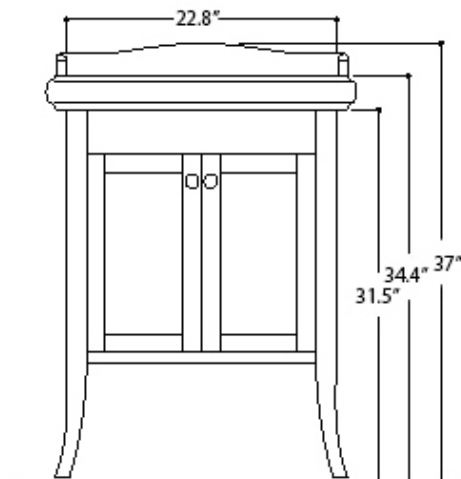

Features

- Ceramic
- With overflow
- Free standing installation

Retro 1046+7351

SKU# | Option:

- Retro 1046.01+7351 | One faucet hole
- Retro 1046.03+7351 | Three faucet holes
- Retro 1046 | Bathroom Sink
- Retro 7351 | Cabinet

<p>Collection Retro</p>	<p>Model Retro 1046+7351</p>	<p>Dimensions Metric <i>1 inch = 2.54 cm</i> <i>1 inch = 25.4 mm</i></p>	 <p>1051 Lea Drive - Collegeville, PA 19426 Tel. 215 513 9400 - Fax 610 831 0215 www.ws bathcollections.com - info@ws bathcollectins.com</p>
------------------------------------	---	--	---

Collection
Retro

Model |
Retro 1046 + 7351

Dimensions Metric

1 inch = 2.54 cm
1 inch = 25.4 mm

WS[®]
BATH
COLLECTIONS

1051 Lea Drive - Collegeville, PA 19426
Tel. 215 513 9400 - Fax 610 831 0215
www.ws bathcollections.com - info@ws bathcollections.com

MOUNTING HARDWARE

Wall-mount installation

Vessel/ countertop installation

Bolts

Silicone (*optional*)

Collection
Retro

Model |
Retro 1046 + 7351

Dimensions Metric
1 inch = 2.54 cm
1 inch = 25.4 mm