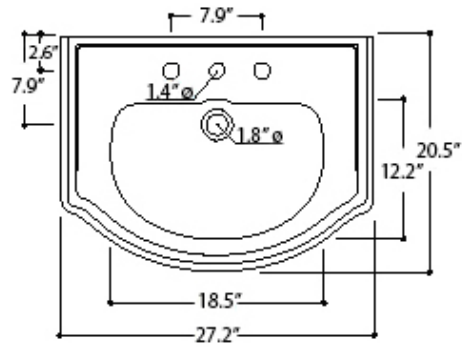

Features

- Ceramic
- With overflow
- Free standing installation

Retro 1046+7351

SKU# | Option:

- Retro 1046.01+7351 | One faucet hole
- Retro 1046.03+7351 | Three faucet holes
- Retro 1046 | Bathroom Sink
- Retro 7351 | Cabinet

<p>Collection Retro</p>	<p>Model Retro 1046+7351</p>	<p>Dimensions Metric <i>1 inch = 2.54 cm</i> <i>1 inch = 25.4 mm</i></p>	 <p>1051 Lea Drive - Collegeville, PA 19426 Tel. 215 513 9400 - Fax 610 831 0215 www.ws bathcollections.com - info@ws bathcollectins.com</p>
------------------------------------	---	--	---

Collection
Retro

Model |
Retro 1046 + 7351

Dimensions Metric

1 inch = 2.54 cm
1 inch = 25.4 mm

WS[®]
BATH
COLLECTIONS

1051 Lea Drive - Collegeville, PA 19426
Tel. 215 513 9400 - Fax 610 831 0215
www.ws bathcollections.com - info@ws bathcollections.com

MOUNTING HARDWARE

Wall-mount installation

Vessel/ countertop installation

Bolts

Silicone (*optional*)

Collection
Retro

Model |
Retro 1046 + 7351

Dimensions Metric
1 inch = 2.54 cm
1 inch = 25.4 mm