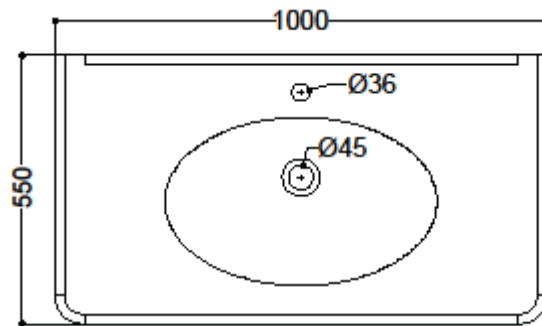

RETRO

Cod.1049

Consolle 100x55 monoforo
completa di gambe in alluminio (tre fori a richiesta)

One hole console 100x55
with aluminium legs (three holes on demand)

Collection
Kerasan

Model |
Retro 1049

Dimensions Metric

1 inch = 2.54 cm
1 inch = 25.4 mm

WS[®]
BATH
COLLECTIONS

1051 Lea Drive - Collegeville, PA 19426
Tel. 215 513 9400 - Fax 610 831 0215

www.ws bathcollections.com - info@ws bathcollections.com

We recommend the following items that work with your sink.

Wall-mount installation

Bolts

Vessel/ countertop installation

Silicone (*optional*)

Collection
Kerasan

Model |
Retro 1049

Dimensions Metric

1 inch = 2.54 cm
1 inch = 25.4 mm