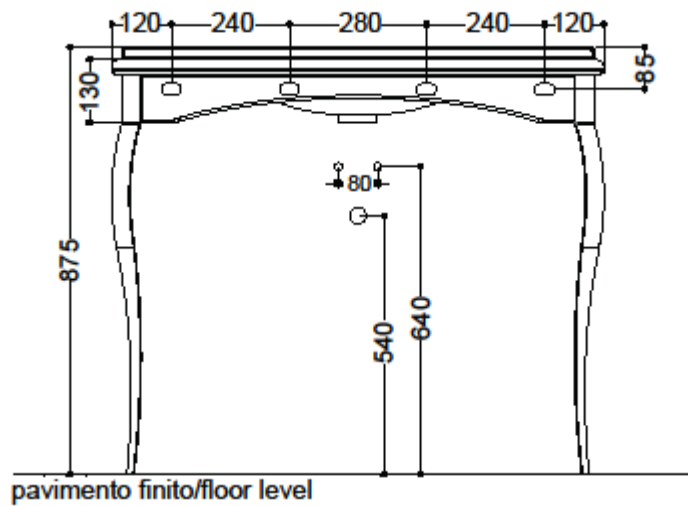

RETRO

Cod.1049

Consolle 100x55 monoforo
completa di gambe in alluminio (tre fori a richiesta)

One hole console 100x55
with aluminium legs (three holes on demand)

Collection
Kerasan

Model |
Retro 1049

Dimensions Metric

1 inch = 2.54 cm
1 inch = 25.4 mm

WS[®]
BATH
COLLECTIONS

1051 Lea Drive - Collegeville, PA 19426
Tel. 215 513 9400 - Fax 610 831 0215

www.ws bathcollections.com - info@ws bathcollections.com

We recommend the following items that work with your sink.

Wall-mount installation

Bolts

Vessel/ countertop installation

Silicone (*optional*)

Collection
Kerasan

Model |
Retro 1049

Dimensions Metric

1 inch = 2.54 cm
1 inch = 25.4 mm