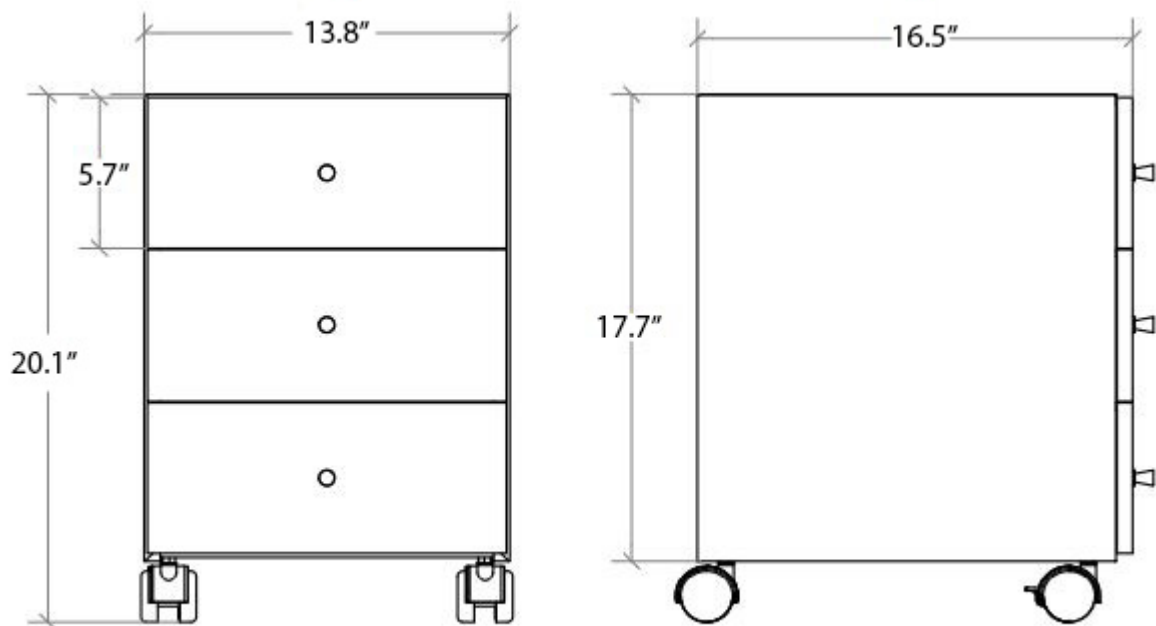

Product Specs Sheets

Collection
Runner

Model |
Runner 5436

Dimensions Metric

1 inch = 2.54 cm
1 inch = 25.4 mm

WS[®]
BATH
COLLECTIONS

1051 Lea Drive - Collegeville, PA 19426
Tel. 215 513 9400 - Fax 610 831 0215
www.ws bathcollections.com - info@ws bathcollections.com