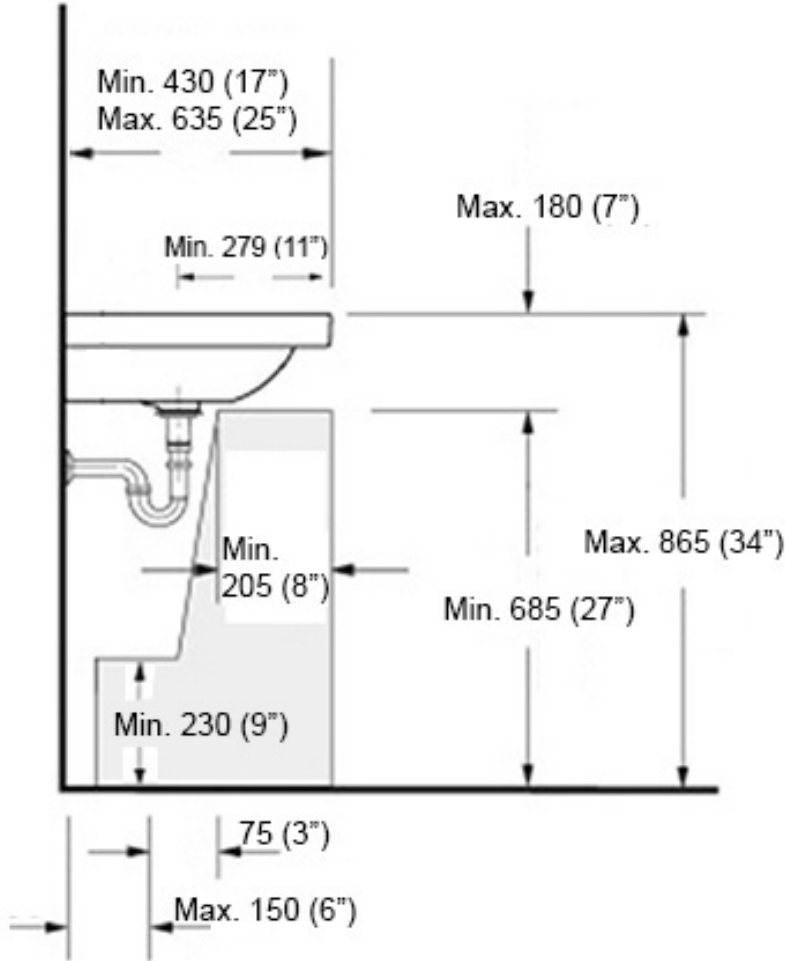

* WS Bath Collections reserves the right to revise dimensions or information on this sheet without notice

Collection Cento	Model Cento 3536	Dimensions Metric <i>1 inch = 2.54 cm</i> <i>1 inch = 25.4 mm</i>	 1051 Lea Drive - Collegeville, PA 19426 Tel. 215 513 9400 - Fax 610 831 0215 www.ws bathcollections.com - info@ws bathcollectins.com
------------------------------	------------------------------	---	---

Collection
Cento

Model |
Cento 3536

Dimensions Metric
1 inch = 2.54 cm
1 inch = 25.4 mm

WS[®]
BATH
COLLECTIONS

1051 Lea Drive - Collegeville, PA 19426
Tel. 215 513 9400 - Fax 610 831 0215

www.ws bathcollections.com - info@ws bathcollections.com

Dimensions Metric
1 inch = 2.54 cm
1 inch = 25.4 mm

WS[®]
BATH
COLLECTIONS

1051 Lea Drive - Collegeville, PA 19426
Tel. 215 513 9400 - Fax 610 831 0215
www.ws bathcollections.com - info@ws bathcollections.com

Recommended ADA Installation

Note: ADA Compliant when installed in accordance with ADA guidelines

Collection Cento	Model Cento 3536	Dimensions Metric <i>1 inch = 2.54 cm</i> <i>1 inch = 25.4 mm</i>	 1051 Lea Drive - Collegeville, PA 19426 Tel. 215 513 9400 - Fax 610 831 0215 www.wsbatchcollections.com - info@wsbatchcollectins.com
----------------------------	------------------------------	---	---