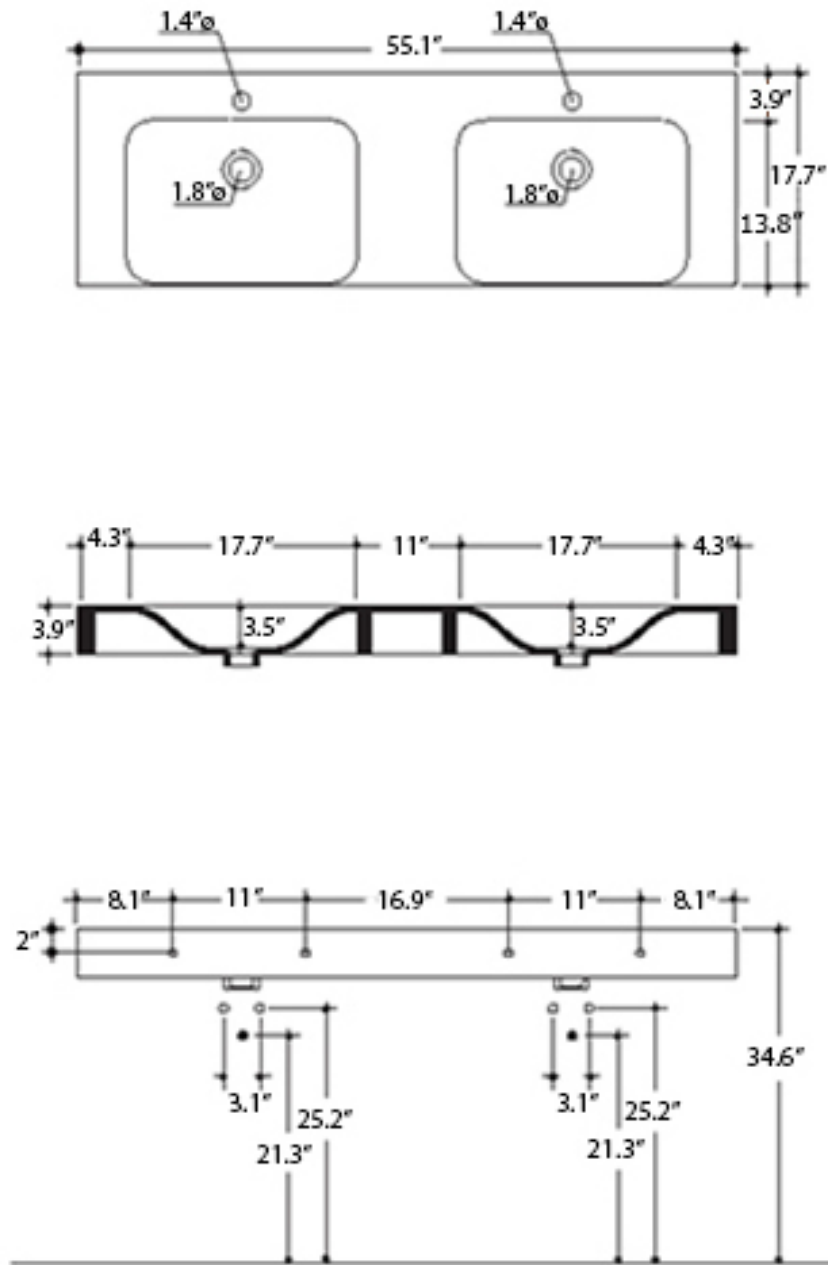

Cento 3536

Features

- Bathroom Sink
- Ceramic White
- Wall Mount or Countertop (Vessel) Installation
- Available With One or Three Faucet Holes
- Three Faucet Hole Option is Available in 4" or 8" Spread
- With Overflow
- Made in Italy

* WS Bath Collections reserves the right to revise dimensions or information on this sheet without notice

Collection Cento	Model Cento 3536	Dimensions Metric <i>1 inch = 2.54 cm</i> <i>1 inch = 25.4 mm</i>	 1051 Lea Drive - Collegeville, PA 19426 Tel. 215 513 9400 - Fax 610 831 0215 www.ws bathcollections.com - info@ws bathcollectins.com
------------------------------	------------------------------	---	---

Collection
Cento

Model |
Cento 3536

Dimensions Metric
1 inch = 2.54 cm
1 inch = 25.4 mm

WS[®]
BATH
COLLECTIONS

1051 Lea Drive - Collegeville, PA 19426
Tel. 215 513 9400 - Fax 610 831 0215

www.ws bathcollections.com - info@ws bathcollections.com

Dimensions Metric
1 inch = 2.54 cm
1 inch = 25.4 mm

WS[®]
BATH
COLLECTIONS

1051 Lea Drive - Collegeville, PA 19426
Tel. 215 513 9400 - Fax 610 831 0215
www.ws bathcollections.com - info@ws bathcollections.com