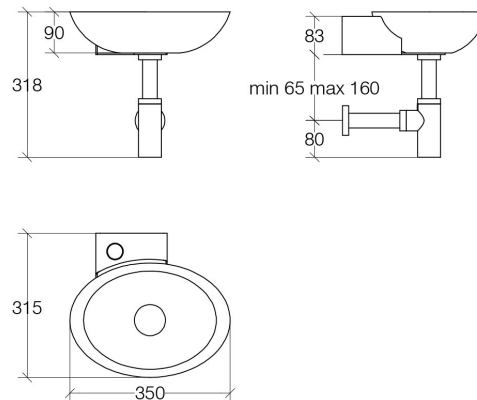

Product Specs Sheets

VASCA CON SUPPORTO, PILETTA SCARICO LIBERO 53971, SIFONE 53922
 WASHBASIN WITH WALL BEARING, FREE WASTE WATER DRAIN 53971,
 SIPHON 53922

FINISHINGS

	acciaio inox	mattstone	.09
	acciaio inox	mattstone	.11
	acciaio inox	mattstone	.15
	acciaio inox	mattstone	.16
	acciaio inox	mattstone	.17
	acciaio inox	mattstone	.18
	acciaio inox lucido	mattstone	.29

Collection
Linea

Model |
Ciuci 6622

Dimensions Metric

1 inch = 2.54 cm
1 inch = 25.4 mm

WS[®]
BATH
COLLECTIONS

1051 Lea Drive - Collegeville, PA 19426
 Tel. 215 513 9400 - Fax 610 831 0215
www.wsbathcollections.com - info@wsbathcollections.com