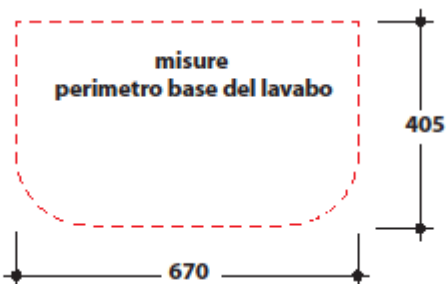

FLO

Cod.3150

Lavabo 70x42 sospeso o appoggio monoforo

One hole wall hung or free standing washbasin 70x42

Collection
Kerasan

Model |
Flo 3150

Dimensions Metric

1 inch = 2.54 cm
1 inch = 25.4 mm

Wall-mount installation

Bolts

Vessel/ countertop installation

Silicone (*optional*)

Collection
Kerasan

Model |
Flo 3150

Dimensions Metric
1 inch = 2.54 cm
1 inch = 25.4 mm

WS[®]