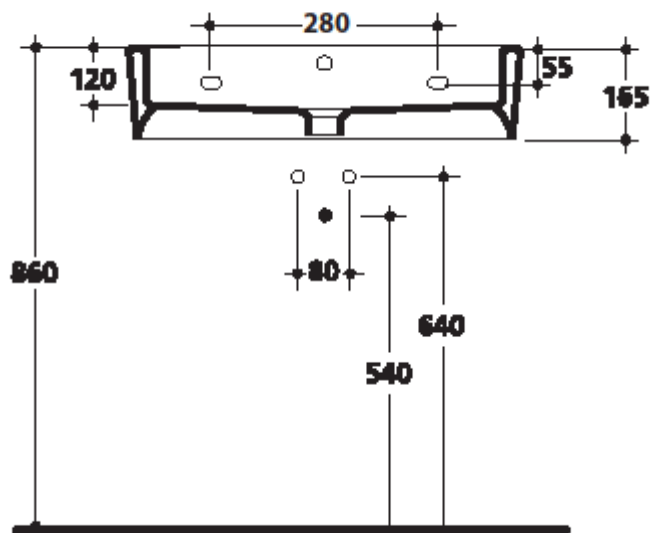

FLO

Cod.3150

Lavabo 70x42 sospeso o appoggio monoforo

One hole wall hung or free standing washbasin 70x42

Collection
Kerasan

Model |
Flo 3150

Dimensions Metric

1 inch = 2.54 cm
1 inch = 25.4 mm

TRAPS

Linea 53922
Our best seller

Linea 5392

Linea 53925

Linea 53921
Space saving

DRAINS

Linea 53991
Push waste drain (click clack)
with overflow

MOUNTING HARDWARE

Wall-mount installation

Bolts

Vessel/ countertop installation

Silicone (*optional*)

Collection
Kerasan

Model |
Flo 3150

Dimensions Metric
1 inch = 2.54 cm
1 inch = 25.4 mm

WS[®]