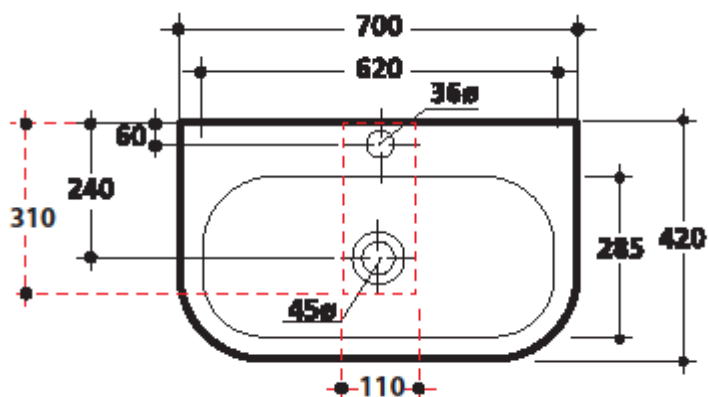

FLO

Cod.3150

Lavabo 70x42 sospeso o appoggio monoforo

One hole wall hung or free standing washbasin 70x42

Collection
Kerasan

Model |
Flo 3150

Dimensions Metric

1 inch = 2.54 cm
1 inch = 25.4 mm

Wall-mount installation

Bolts

Vessel/ countertop installation

Silicone (*optional*)

Collection
Kerasan

Model |
Flo 3150

Dimensions Metric
1 inch = 2.54 cm
1 inch = 25.4 mm

WS[®]