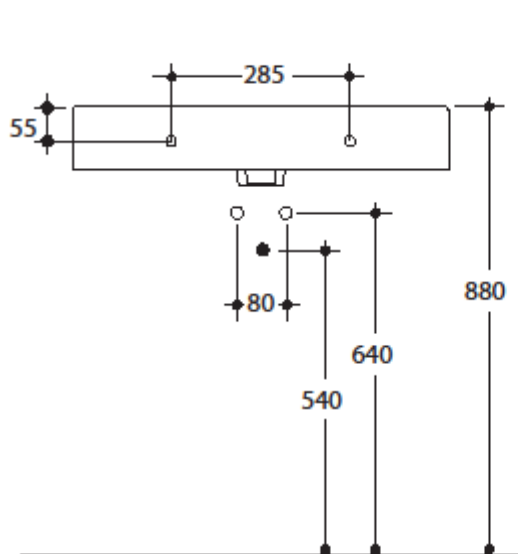

# SERIE CENTO

Cod.3531

Lavabo 60x45 sospeso o appoggio monoforo

One hole wall hung or free standing washbasin 60x45

\* scasso consigliato

Collection  
Kerasan

Model |  
Cento 3531

Dimensions Metric

1 inch = 2.54 cm  
1 inch = 25.4 mm

**WS**<sup>®</sup>  
BATH  
COLLECTIONS

1051 Lea Drive - Collegeville, PA 19426  
Tel. 215 513 9400 - Fax 610 831 0215

[www.ws bathcollections.com](http://www.ws bathcollections.com) - [info@ws bathcollections.com](mailto:info@ws bathcollections.com)

### Vessel/ countertop installation

Silicone (*optional*)

Collection  
Kerasan

Model |  
Cento 3531

Dimensions Metric  
*1 inch = 2.54 cm*  
*1 inch = 25.4 mm*

WS<sup>®</sup>

BATH  
COLLECTIONS

1051 Lea Drive - Collegeville, PA 19426  
Tel. 215 513 9400 - Fax 610 831 0215