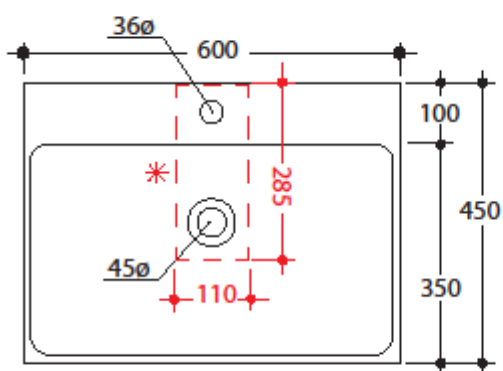

# SERIE CENTO

Cod.3531

Lavabo 60x45 sospeso o appoggio monoforo

One hole wall hung or free standing washbasin 60x45

\* scasso consigliato

Collection  
Kerasan

Model |  
Cento 3531

Dimensions Metric

1 inch = 2.54 cm  
1 inch = 25.4 mm

**WS**<sup>®</sup>  
BATH  
COLLECTIONS

1051 Lea Drive - Collegeville, PA 19426  
Tel. 215 513 9400 - Fax 610 831 0215

[www.ws bathcollections.com](http://www.ws bathcollections.com) - [info@ws bathcollections.com](mailto:info@ws bathcollections.com)

### Vessel/ countertop installation

Silicone (*optional*)

Collection  
Kerasan

Model |  
Cento 3531

Dimensions Metric  
*1 inch = 2.54 cm*  
*1 inch = 25.4 mm*

WS<sup>®</sup>

BATH  
COLLECTIONS

1051 Lea Drive - Collegeville, PA 19426  
Tel. 215 513 9400 - Fax 610 831 0215