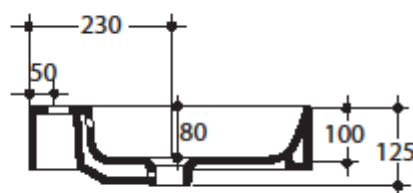

# SERIE CENTO

Cod.3531

Lavabo 60x45 sospeso o appoggio monoforo

One hole wall hung or free standing washbasin 60x45

\* scasso consigliato

Collection  
Kerasan

Model |  
Cento 3531

Dimensions Metric

1 inch = 2.54 cm  
1 inch = 25.4 mm

**WS**<sup>®</sup>  
BATH  
COLLECTIONS

1051 Lea Drive - Collegeville, PA 19426  
Tel. 215 513 9400 - Fax 610 831 0215

[www.ws bathcollections.com](http://www.ws bathcollections.com) - [info@ws bathcollections.com](mailto:info@ws bathcollections.com)