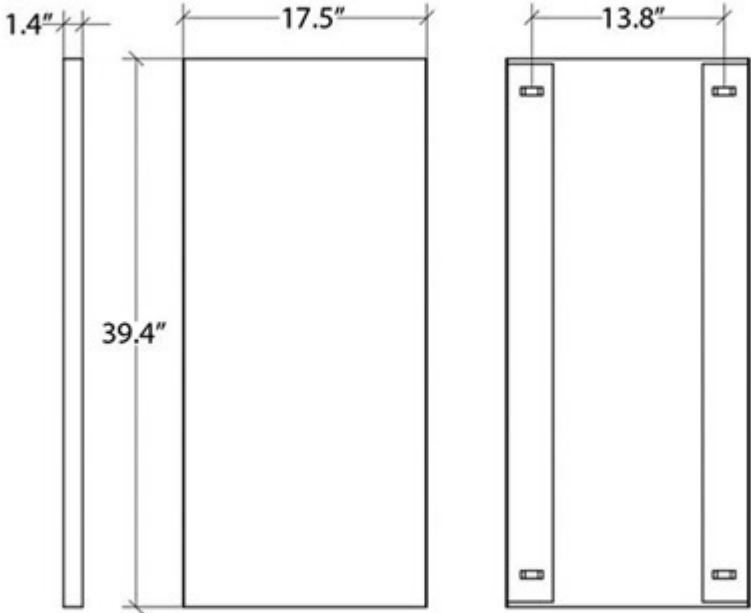

Features

- Wall Mirror with Powder Coated Aluminum Frame
- Available in 5 Colors
- Made in Italy

Speci 5676

SKU# | Option:

- Speci 5676.09 | White
- Speci 5676.11 | Red
- Speci 5676.16 | Fuchsia
- Speci 5676.17 | Grey
- Speci 5676.18 | Black

Finishes

	White		Grey
	Red		Black
	Fuchsia		

<p>Collection Speci</p>	<p>Model Speci 5676</p>	<p>Dimensions Metric <i>1 inch = 2.54 cm</i> <i>1 inch = 25.4 mm</i></p>	 <p>1051 Lea Drive - Collegeville, PA 19426 Tel. 215 513 9400 - Fax 610 831 0215 www.ws bathcollections.com - info@ws bathcollectins.com</p>
------------------------------------	--------------------------------------	--	---

Product Specs Sheets

Collection
Speci

Model |
Speci 5676

Dimensions Metric
1 inch = 2.54 cm
1 inch = 25.4 mm

1051 Lea Drive - Collegeville, PA 19426
 Tel. 215 513 9400 - Fax 610 831 0215
www.ws bathcollections.com - info@ws bathcollectins.com