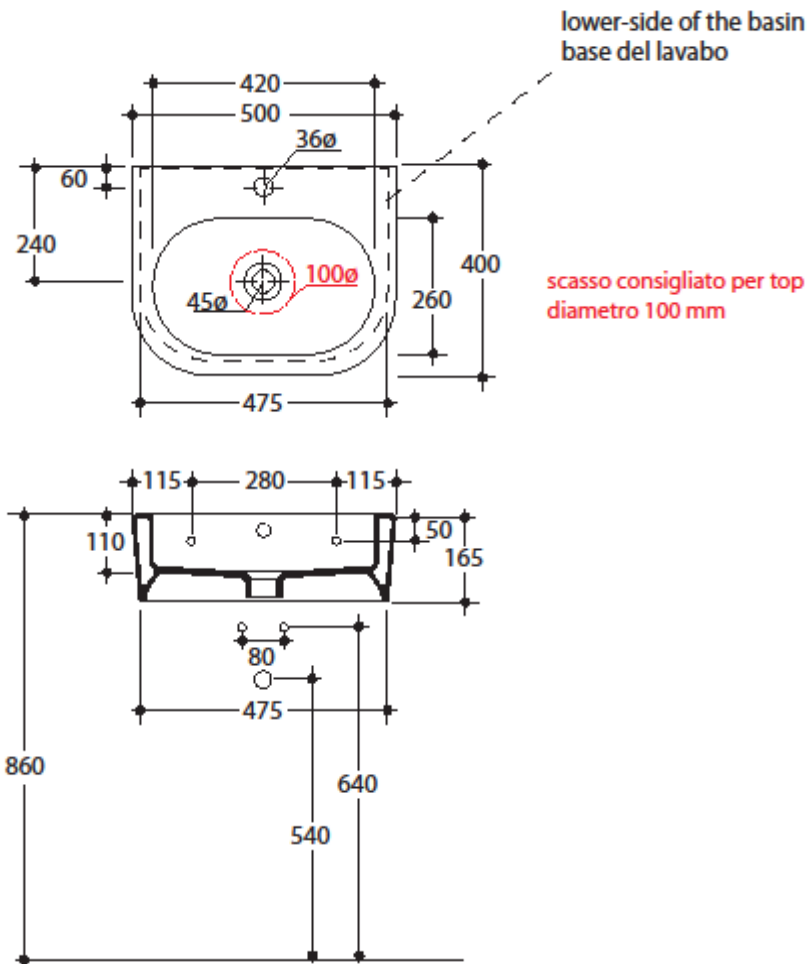

FLO

Cod.3141

Lavabo 50x40 sospeso o appoggio monoforo

One hole wall hung or free standing washbasin 50x40

Collection
Kerasan

Model |
Flo 3141

Dimensions Metric

1 inch = 2.54 cm
1 inch = 25.4 mm

TRAPS

Linea 53922
Our best seller

Linea 5392

Linea 53925

Linea 53921
Space saving

DRAINS

Linea 53991
Push waste drain (click clack)
with overflow

MOUNTING HARDWARE

Wall-mount installation

Bolts

Vessel/ countertop installation

Silicone (*optional*)

Collection
Kerasan

Model |
Flo 3141

Dimensions Metric
1 inch = 2.54 cm
1 inch = 25.4 mm

WS[®]