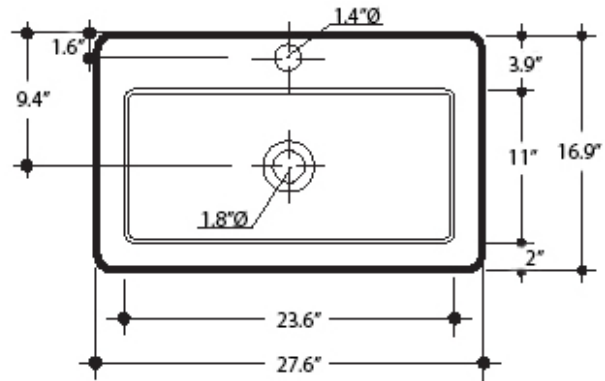

Related Items:

- WSBC 53991 | Push Waste Drain
- WSBC 53922 | Decorative Trap

Finishes:

 Ceramic White

SKU# | Options:

- Ego 3250 | Ceramic White

* WS Bath Collections reserves the right to revise dimensions or information on this sheet without notice

Collection Ego	Model Ego 3250	Dimensions Metric <i>1 inch = 2.54 cm</i> <i>1 inch = 25.4 mm</i>	 1051 Lea Drive - Collegeville, PA 19426 Tel. 215 513 9400 - Fax 610 831 0215 www.ws bathcollections.com - info@ws bathcollectins.com
----------------------------	----------------------------	---	---

Collection
Ego

Model |
Ego 3250

Dimensions Metric
1 inch = 2.54 cm
1 inch = 25.4 mm

WS®
BATH
COLLECTIONS

1051 Lea Drive - Collegeville, PA 19426
Tel. 215 513 9400 - Fax 610 831 0215
www.ws bathcollections.com - info@ws bathcollections.com

Dimensions Metric
1 inch = 2.54 cm
1 inch = 25.4 mm

WS[®]
BATH
COLLECTIONS

1051 Lea Drive - Collegeville, PA 19426
Tel. 215 513 9400 - Fax 610 831 0215

www.ws bathcollections.com - info@ws bathcollections.com