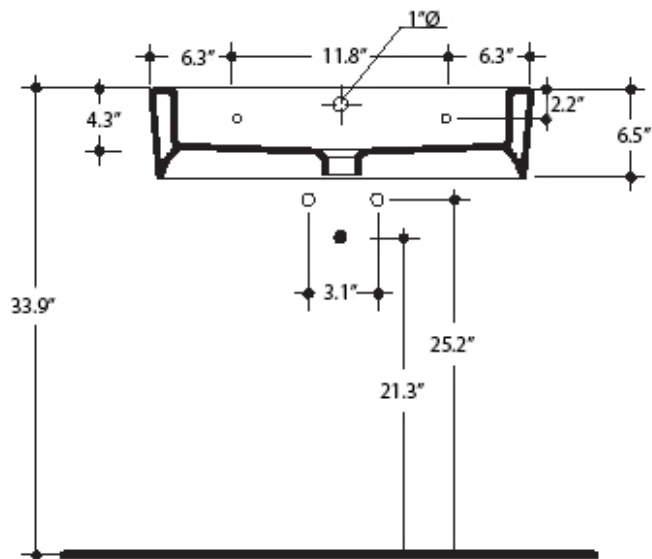

Related Items:

- WSBC 53991 | Push Waste Drain
- WSBC 53922 | Decorative Trap

Finishes:

 Ceramic White

SKU# | Options:

- Ego 3250 | Ceramic White

* WS Bath Collections reserves the right to revise dimensions or information on this sheet without notice

Collection Ego	Model Ego 3250	Dimensions Metric <i>1 inch = 2.54 cm</i> <i>1 inch = 25.4 mm</i>	 1051 Lea Drive - Collegeville, PA 19426 Tel. 215 513 9400 - Fax 610 831 0215 www.ws bathcollections.com - info@ws bathcollectins.com
----------------------------	----------------------------	---	---

Collection
Ego

Model |
Ego 3250

Dimensions Metric
1 inch = 2.54 cm
1 inch = 25.4 mm

WS®
BATH
COLLECTIONS

1051 Lea Drive - Collegeville, PA 19426
Tel. 215 513 9400 - Fax 610 831 0215
www.ws bathcollections.com - info@ws bathcollections.com

Dimensions Metric
1 inch = 2.54 cm
1 inch = 25.4 mm

WS[®]
BATH
COLLECTIONS

1051 Lea Drive - Collegeville, PA 19426
Tel. 215 513 9400 - Fax 610 831 0215

www.ws bathcollections.com - info@ws bathcollections.com